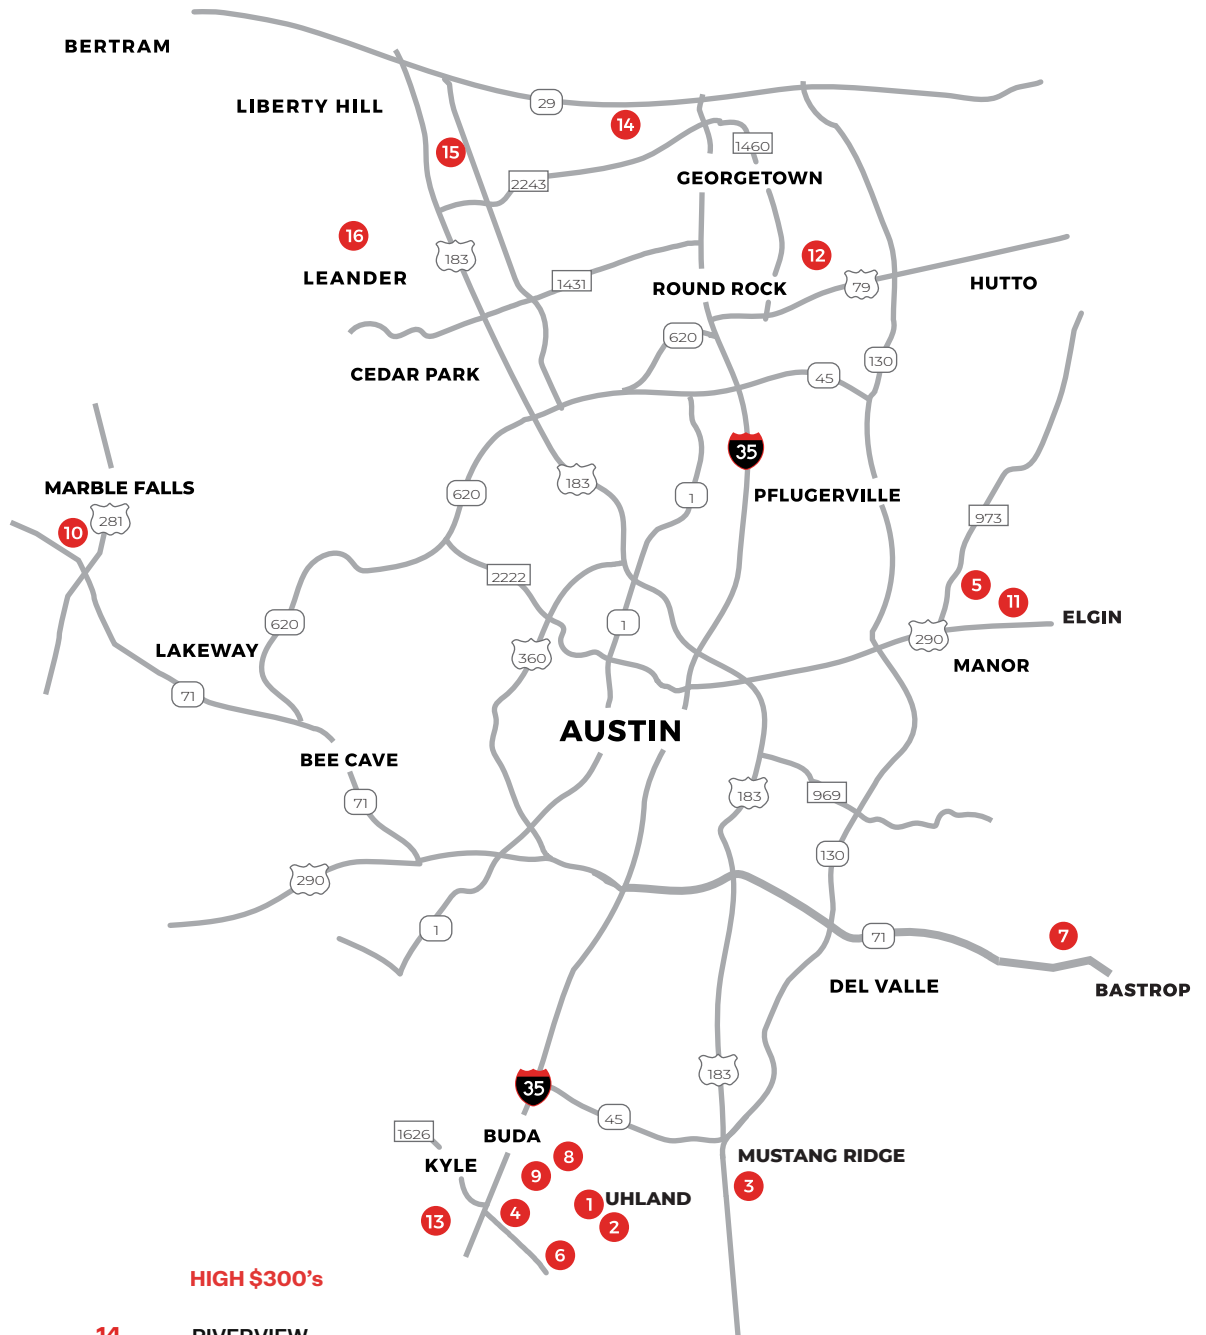

SCAN FOR INVENTORY

LOW \$200's

1. **WAYSIDE**
Uhland

MID \$200's

2. **MARIGOLD**
Uhland

3. **DURANGO**
Mustang Ridge

HIGH \$200's

4. **TALavera**
Kyle

5. **PALOMINO**
Manor

6. **WATERMILL**
Uhland

7. **VALVERDE**
Bastrop

LOW \$300's

8. **PRAIRIE LAKES**
Buda

9. **SOUTHGROVE**
Kyle

MID \$300's

10. **THUNDER ROCK**
Marble Falls

11. **CARILLON**
Manor

12. **AVERY CENTRE**
Round Rock

13. **BROOKS RANCH**
Kyle

HIGH \$300's

14. **RIVERVIEW**
Georgetown

LOW \$400's

15. **BAR W RANCH**
Leander

MID \$400's