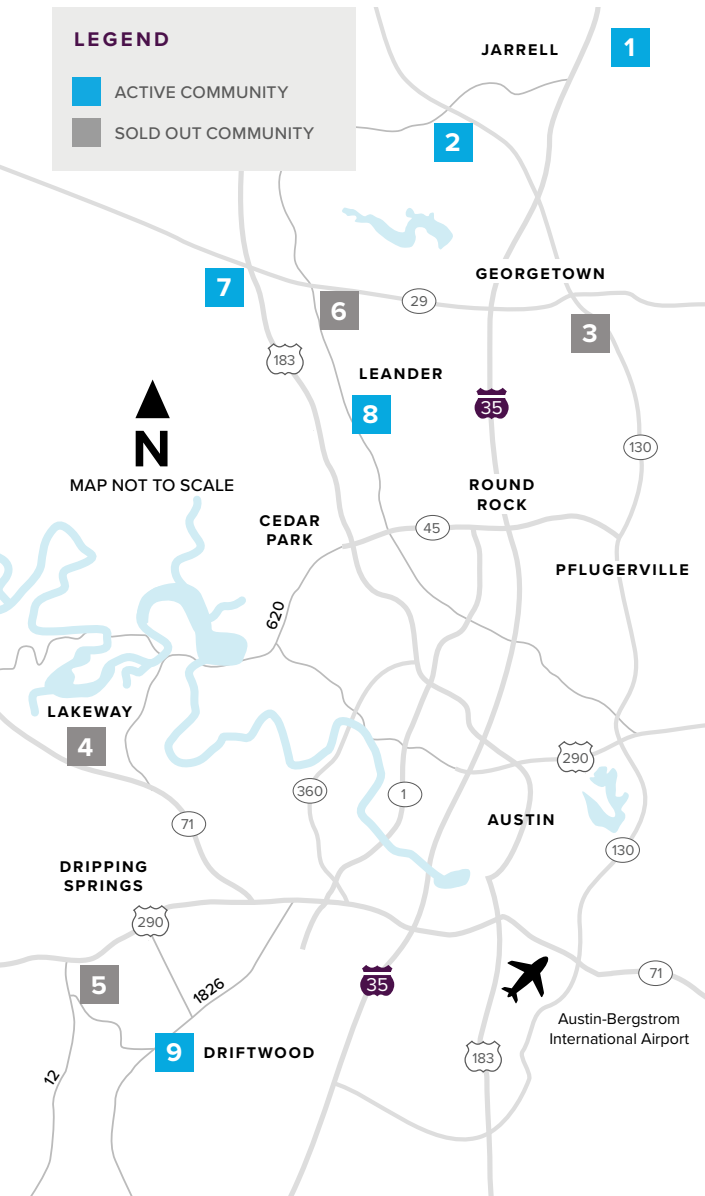

Where to find us

IN THE GREATER AUSTIN AREA

Click on a community below for more information.

NEW HOMES

from the \$200s to \$800s+

JARRELL

- 1** THE ENCLAVE AT SONTERRA
From the Low \$200s
512.884.5788

GEORGETOWN

- 2** GATLIN CREEK
From the Low \$300s
512.271.3817
- 3** SADDLECREEK
SOLD OUT
512.271.3831

LAKEWAY

- 4** ROUGH HOLLOW
SOLD OUT
512.271.3831

DRIPPING SPRINGS

- 5** BUTLER RANCH ESTATES
SOLD OUT
512.809.4360

LEANDER

- 6** REAGAN'S OVERLOOK
SOLD OUT
512.271.3787

- 7** DEERBROOKE
Coming Soon
512.271.3831

- 8** CRYSTAL SPRINGS

- THE COVES
From the Upper \$200s
512.271.3851

- THE FALLS
From the Low \$300s
512.271.3851

- THE LAKES
From the Mid \$300s
512.271.3852

DRIFTWOOD

- 9** RIM ROCK
Closeout - Last Lot For Sale
512.809.4360

A HOME FOR
EVERY DREAM®

[CenturyCommunities.com/Austin](https://www.CenturyCommunities.com/Austin)