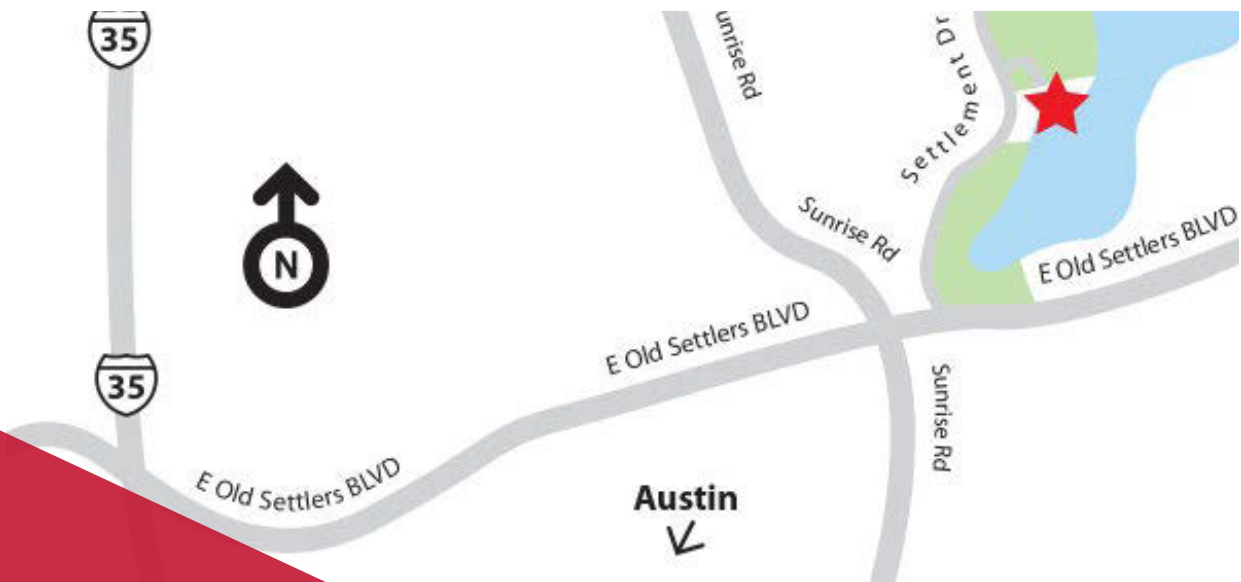

ENJOY **LAKESIDE LIVING** WITH **QUICK CLOSE HOMES**

LOCK AND LEAVE HOMES FROM THE \$200S.

CHOOSE FROM **LAKE LOTS** **PRIVATE POOL AND PAVILION** ONLY **33 UNITS AVAILABLE**

JOIN US ON **MAY 18TH** FROM NOON - 4
FOR THE OPENING OF OUR **NEW MODEL HOME!**