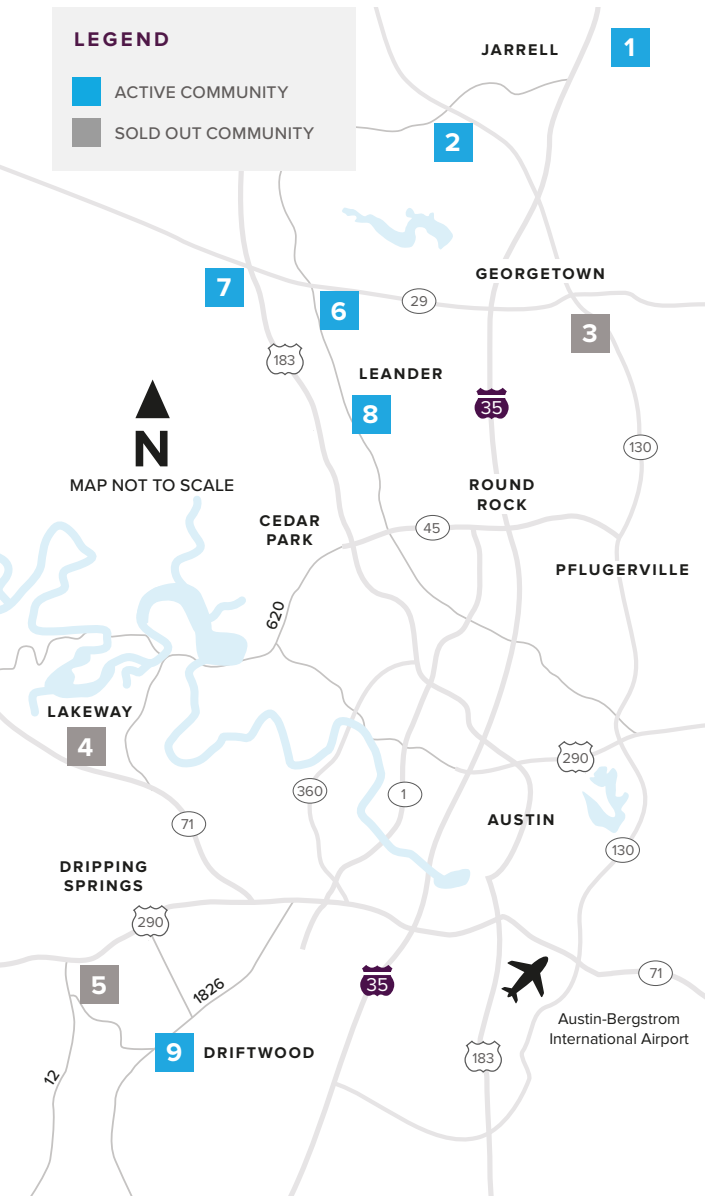

Where to find us

IN THE GREATER AUSTIN AREA

Click on a community below for more information.

NEW HOMES

from the Mid \$200s to \$800s+

JARRELL

1 SONTERRA
THE ENCLAVE AT SONTERRA
From the Mid \$200s
512.884.5788

COOL WATER AT SONTERRA
Coming Soon

GEORGETOWN

2 GATLIN CREEK
From the Upper \$300s
512.271.3817

3 SADDLECREEK
SOLD OUT
512.271.3831

LAKEWAY

4 ROUGH HOLLOW
SOLD OUT
512.271.3831

DRIPPING SPRINGS

5 BUTLER RANCH ESTATES
SOLD OUT
512.809.4360

LEANDER

6 REAGAN'S OVERLOOK
Final Opportunities
From the Upper \$800s
512.271.3787

7 DEERBROOKE
Now Open!
From the Mid \$300s
737.825.2901

8 CRYSTAL SPRINGS

THE COVES
From the Low \$300s
512.271.3851

THE FALLS
From the Upper \$300s
512.271.3851

THE LAKES
From the Mid \$400s
512.271.3852

DRIFTWOOD

9 RIM ROCK
Closeout - Last Lot For Sale
512.809.4360

A HOME FOR
EVERY DREAM®

CenturyCommunities.com/Austin | 512.271.3831