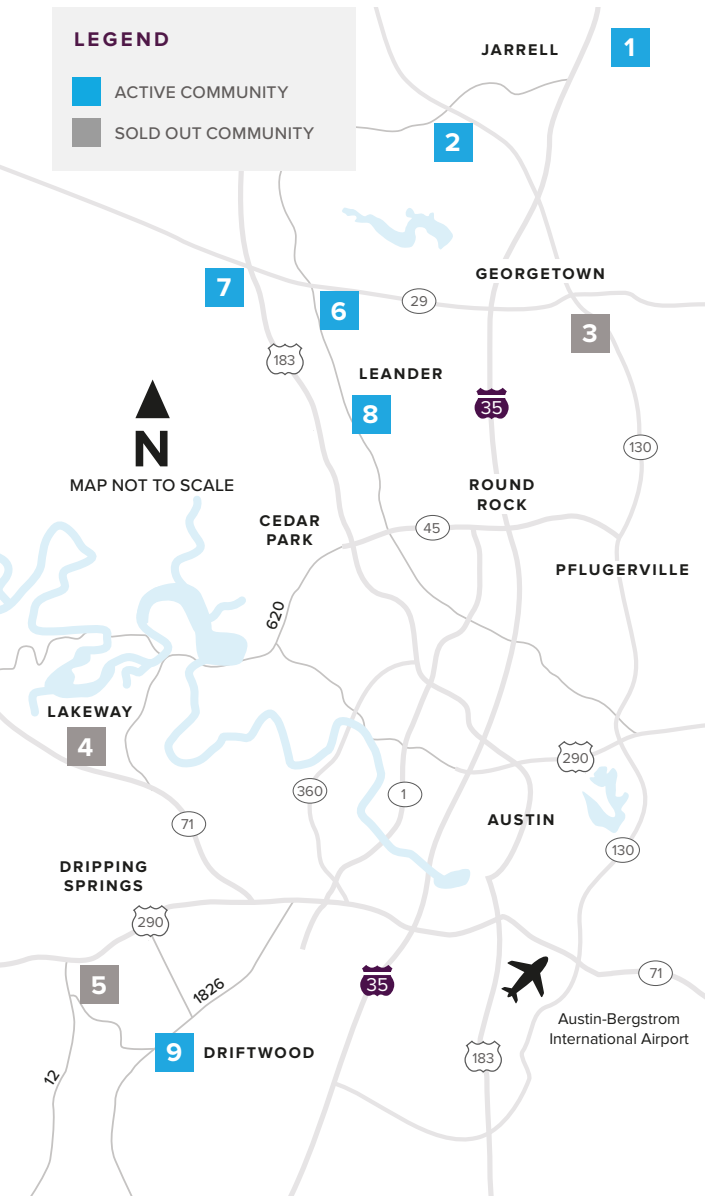

Where to find us

IN THE GREATER AUSTIN AREA

Click on a community below for more information.

NEW HOMES

from the Mid \$200s to \$800s+

JARRELL

- 1** SONTERRA
THE ENCLAVE AT SONTERRA
From the Mid \$200s
512.884.5788

COOL WATER AT SONTERRA
Coming Soon

GEORGETOWN

- 2** GATLIN CREEK
From the Upper \$300s
512.271.3817
- 3** SADDLECREEK
SOLD OUT
512.271.3831

LAKEWAY

- 4** ROUGH HOLLOW
SOLD OUT
512.271.3831

DRIPPING SPRINGS

- 5** BUTLER RANCH ESTATES
SOLD OUT
512.809.4360

LEANDER

- 6** REAGAN'S OVERLOOK
Final Opportunities
From the Upper \$800s
512.271.3787

- 7** DEERBROOKE
Now Open!
From the Mid \$300s
737.825.2901

- 8** CRYSTAL SPRINGS

THE COVES
From the Low \$300s
512.271.3851

THE FALLS
From the Upper \$300s
512.271.3851

THE LAKES
From the Mid \$400s
512.271.3852

DRIFTWOOD

- 9** RIM ROCK
Closeout - Last Lot For Sale
512.809.4360

A HOME FOR
EVERY DREAM®