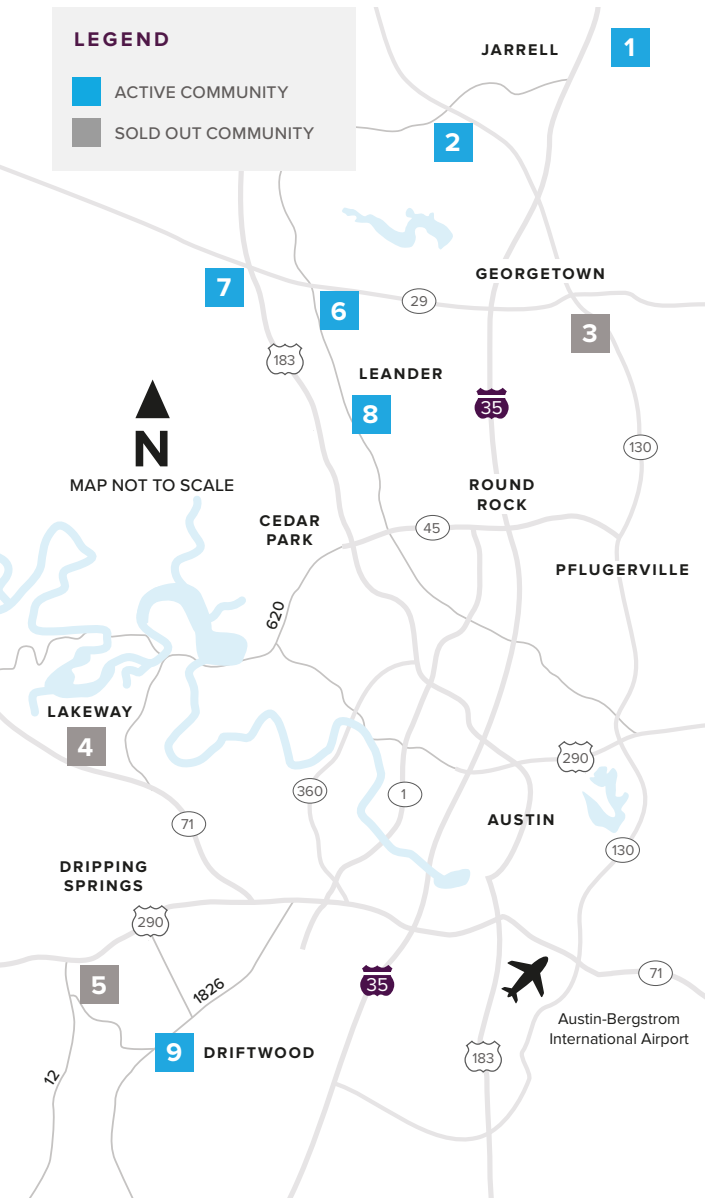

# Where to find us

## IN THE GREATER AUSTIN AREA

Click on a community below for more information.

#### GEORGETOWN

- 2** GATLIN CREEK  
From the Upper \$300s  
512.271.3817
- 3** SADDLECREEK  
*SOLD OUT*  
512.271.3831

#### LEANDER

- 6** REAGAN'S OVERLOOK  
*Final Opportunities*  
From the Upper \$800s  
512.271.3787

- 7** DEERBROOKE  
*Now Open!*  
From the Mid \$300s  
737.825.2901

- 8** CRYSTAL SPRINGS

THE COVES  
From the Low \$300s  
512.271.3851