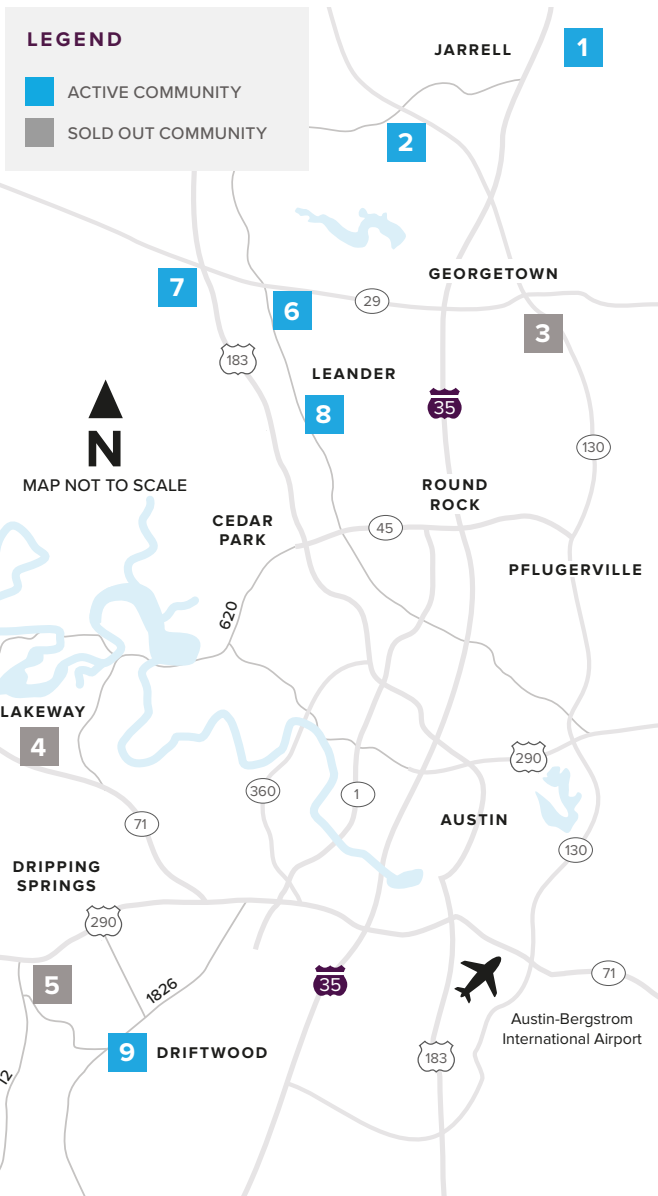

Where to find us

IN THE GREATER AUSTIN AREA

Click on a community below for more information.

NEW HOMES

from the Mid \$200s to \$800s+

JARRELL

- 1** SONTERRA
THE ENCLAVE AT SONTERRA
From the Mid \$200s
512.884.5788

COOL WATER AT SONTERRA
Coming Soon

GEORGETOWN

- 2** GATLIN CREEK
From the Upper \$300s
512.271.3817
- 3** SADDLECREEK
SOLD OUT
512.271.3831

LAKEWAY

- 4** ROUGH HOLLOW
SOLD OUT
512.271.3831

DRIPPING SPRINGS

- 5** BUTLER RANCH ESTATES
SOLD OUT
512.809.4360

LEANDER

- 6** REAGAN'S OVERLOOK
Final Opportunities
From the Upper \$800s
512.271.3787

- 7** DEERBROOKE
Now Open!
From the Mid \$300s
737.825.2901

- 8** CRYSTAL SPRINGS

THE COVES
From the Low \$300s
512.271.3851

THE FALLS
From the Upper \$300s
512.271.3851

THE LAKES
From the Mid \$400s
512.271.3852

DRIFTWOOD

- 9** RIM ROCK
Closeout - Last Lot For Sale
512.809.4360

A HOME FOR
EVERY DREAM®