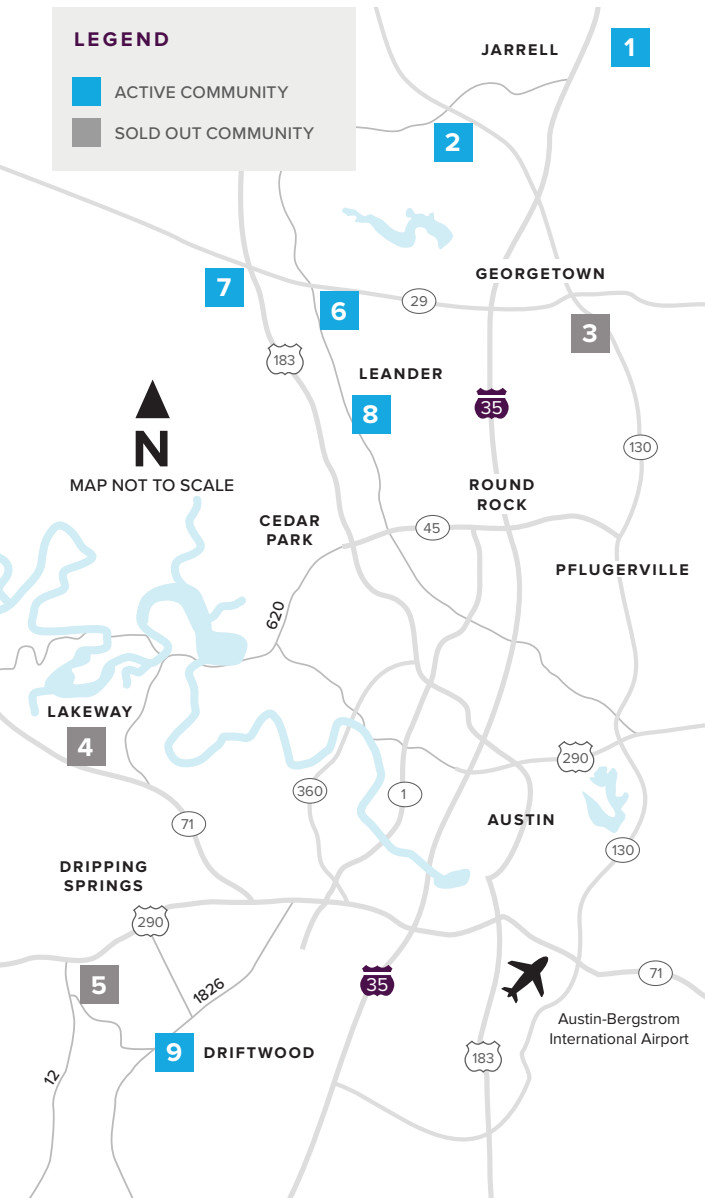

# Where to find us

## IN THE GREATER AUSTIN AREA

Click on a community below for more information.

#### GEORGETOWN

- 2** GATLIN CREEK  
From the Upper \$300s  
512.271.3817
- 3** SADDLECREEK  
*SOLD OUT*  
512.271.3831

#### LEANDER

- 6** REAGAN'S OVERLOOK  
*Final Opportunities*  
From the Upper \$800s  
512.271.3787

- 7** DEERBROOKE  
*Now Open!*  
From the Mid \$300s  
737.825.2901

- 8** CRYSTAL SPRINGS

THE COVES  
From the Low \$300s  
512.271.3851