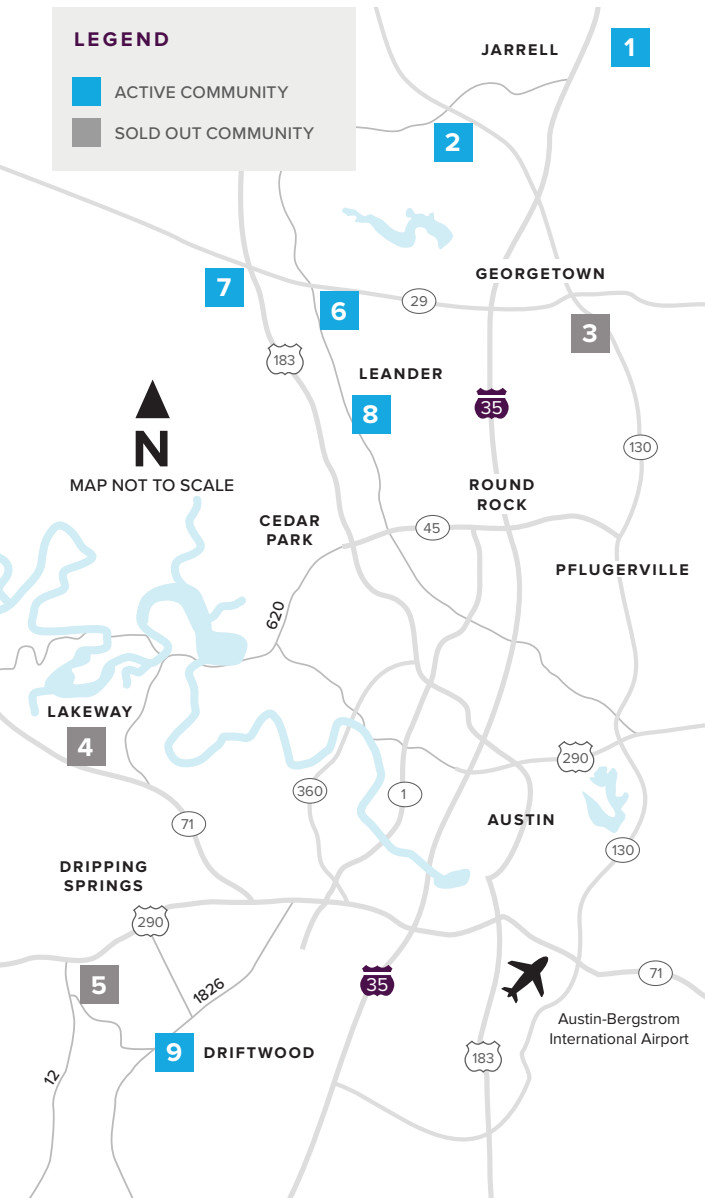

# Where to find us

## IN THE GREATER AUSTIN AREA

Click on a community below for more information.

#### GEORGETOWN

- 2** GATLIN CREEK  
From the Upper \$300s  
512.271.3817
- 3** SADDLECREEK  
**SOLD OUT**  
512.271.3831

#### LEANDER

- 6** REAGAN'S OVERLOOK  
*Final Opportunities*  
From the Upper \$800s  
512.271.3787

- 7** DEERBROOKE  
*Now Open!*  
From the Mid \$300s  
737.825.2901

- 8** CRYSTAL SPRINGS

THE COVES  
From the Low \$300s  
512.271.3851