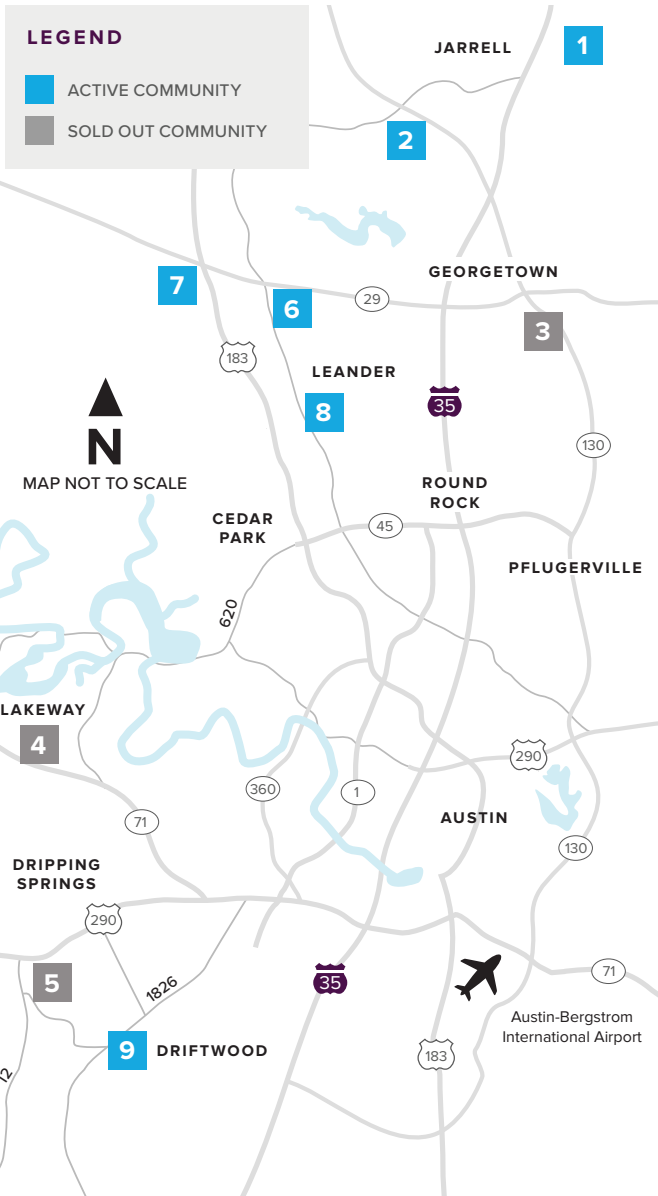

Where to find us

IN THE GREATER AUSTIN AREA

Click on a community below for more information.

NEW HOMES

from the Mid \$200s to \$800s+

JARRELL

- 1** SONTERRA
THE ENCLAVE AT SONTERRA
From the Mid \$200s
512.884.5788

COOL WATER AT SONTERRA
Coming Soon

GEORGETOWN

- 2** GATLIN CREEK
From the Upper \$300s
512.271.3817
- 3** SADDLECREEK
SOLD OUT
512.271.3831

LAKEWAY

- 4** ROUGH HOLLOW
SOLD OUT
512.271.3831

DRIPPING SPRINGS

- 5** BUTLER RANCH ESTATES
SOLD OUT
512.809.4360

LEANDER

- 6** REAGAN'S OVERLOOK
Final Opportunities
From the Upper \$800s
512.271.3787

- 7** DEERBROOKE
Now Open!
From the Mid \$300s
737.825.2901

- 8** CRYSTAL SPRINGS

THE COVES
From the Low \$300s
512.271.3851

THE FALLS
From the Upper \$300s
512.271.3851

THE LAKES
From the Mid \$400s
512.271.3852

DRIFTWOOD

- 9** RIM ROCK
Closeout - Last Lot For Sale
512.809.4360

A HOME FOR
EVERY DREAM®