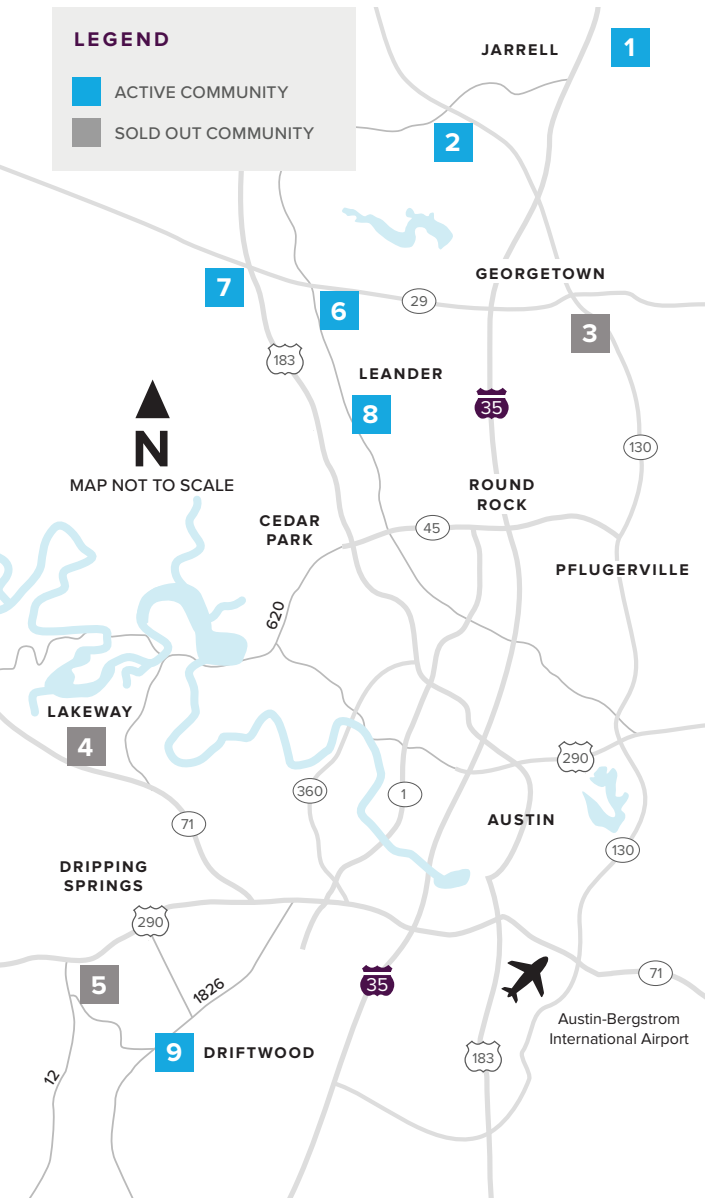

# Where to find us

## IN THE GREATER AUSTIN AREA

Click on a community below for more information.

#### GEORGETOWN

- 2** GATLIN CREEK  
From the Upper \$300s  
512.271.3817
- 3** SADDLECREEK  
SOLD OUT  
512.271.3831

#### LAKEWAY

- 4** ROUGH HOLLOW  
SOLD OUT  
512.271.3831