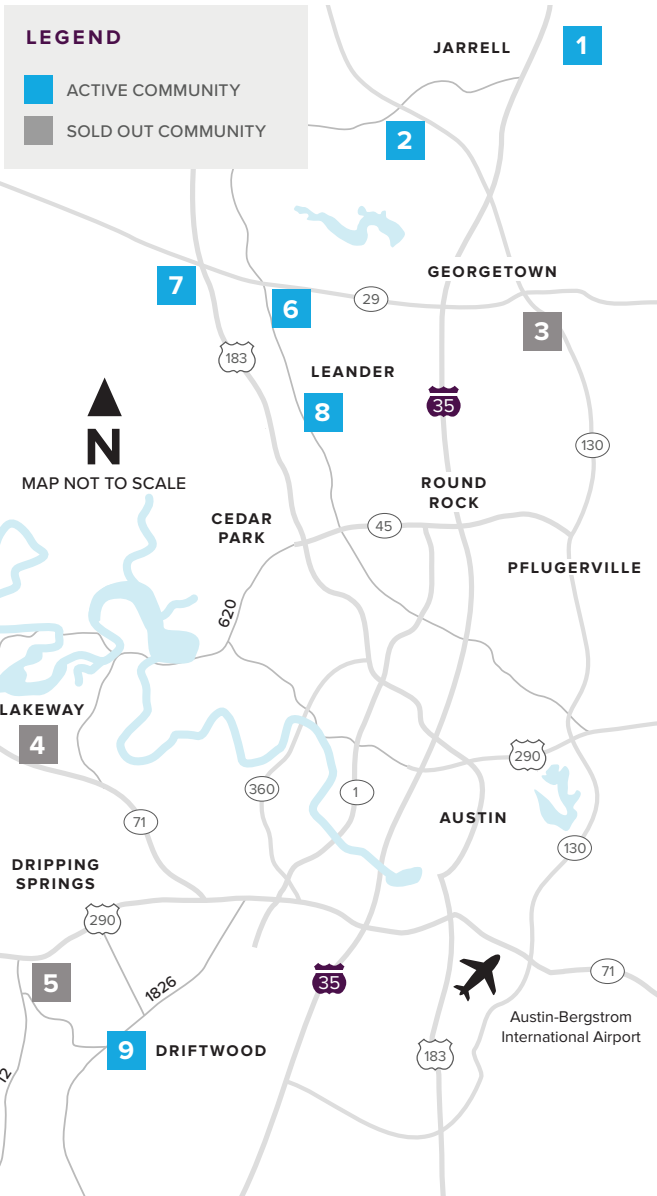

# Where to find us

## IN THE GREATER AUSTIN AREA

Click on a community below for more information.

#### GEORGETOWN

- 2** GATLIN CREEK  
From the Upper \$300s  
512.271.3817
- 3** SADDLECREEK  
**SOLD OUT**  
512.271.3831

#### LEANDER

- 6** REAGAN'S OVERLOOK  
*Final Opportunities*  
From the Upper \$800s  
512.271.3787

- 7** DEERBROOKE  
*Now Open!*  
From the Mid \$300s  
737.825.2901

- 8** CRYSTAL SPRINGS

THE COVES  
From the Low \$300s  
512.271.3851