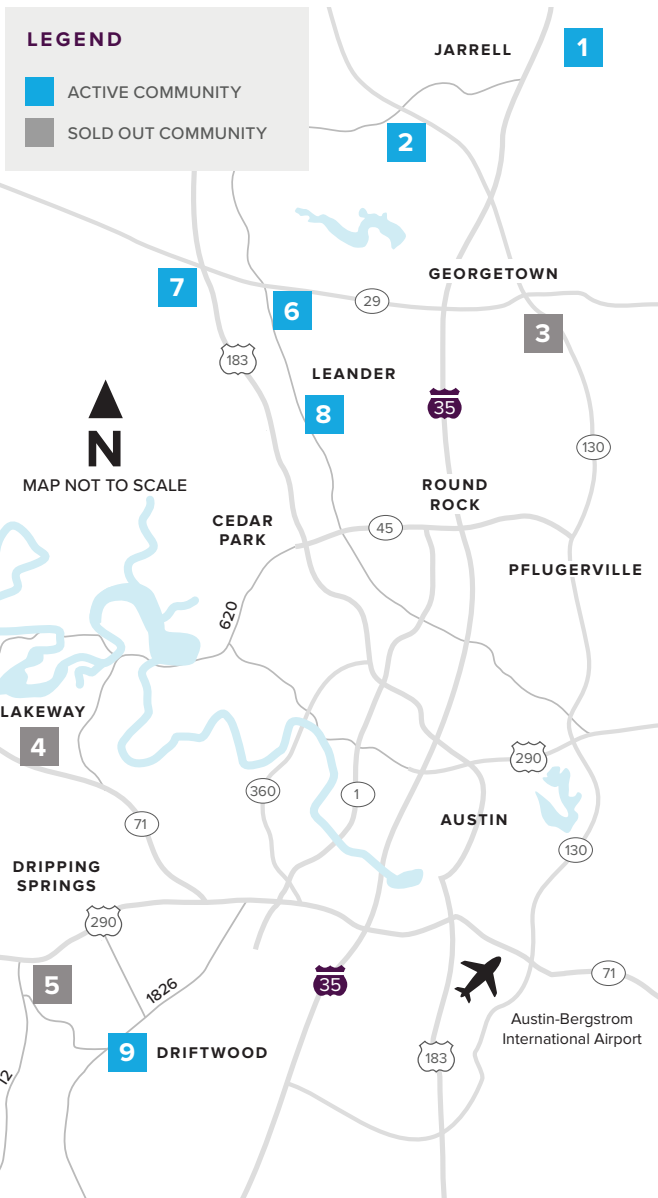

# Where to find us

## IN THE GREATER AUSTIN AREA

Click on a community below for more information.

### GEORGETOWN

- 2** GATLIN CREEK  
From the Upper \$300s  
512.271.3817
- 3** SADDLECREEK  
SOLD OUT  
512.271.3831

### LAKEWAY

- 4** ROUGH HOLLOW  
SOLD OUT  
512.271.3831