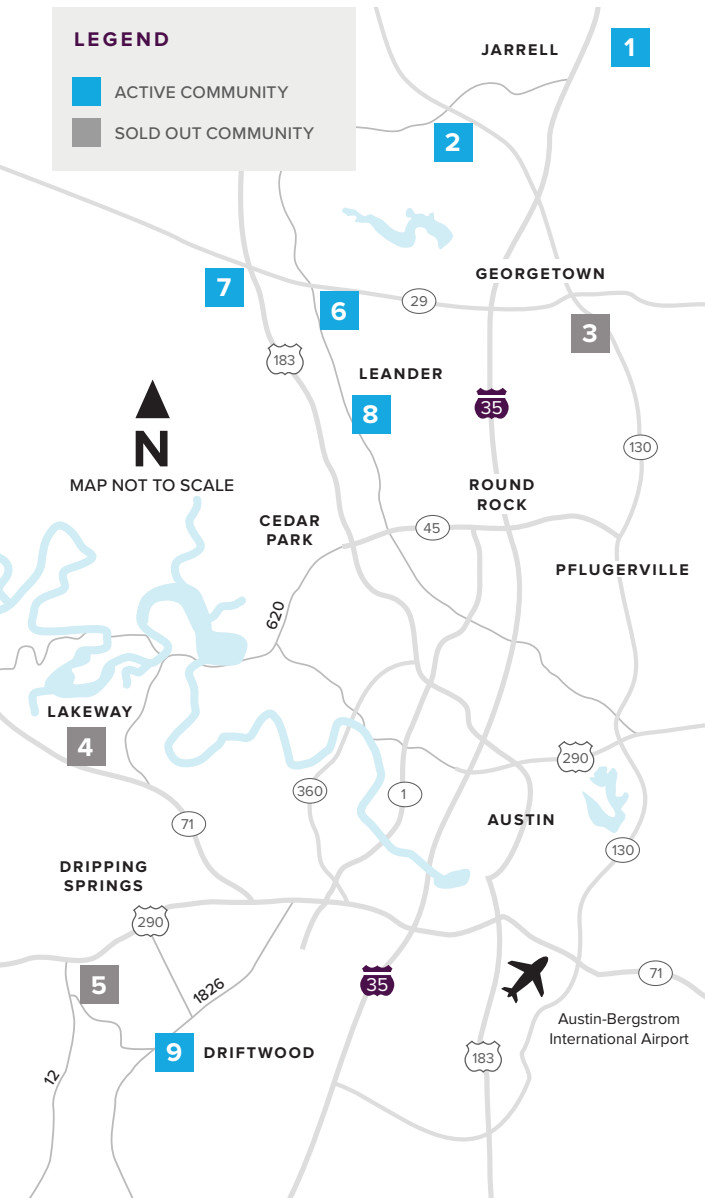

Where to find us

IN THE GREATER AUSTIN AREA

Click on a community below for more information.

NEW HOMES from the Mid \$200s to \$800s+

JARRELL

- 1** SONTERRA
THE ENCLAVE AT SONTERRA
From the Mid \$200s
512.884.5788

COOL WATER AT SONTERRA
Coming Soon

GEORGETOWN

- 2** GATLIN CREEK
From the Upper \$300s
512.271.3817
- 3** SADDLECREEK
SOLD OUT
512.271.3831

LAKEWAY

- 4** ROUGH HOLLOW
SOLD OUT
512.271.3831

DRIPPING SPRINGS

- 5** BUTLER RANCH ESTATES
SOLD OUT
512.809.4360

LEANDER

- 6** REAGAN'S OVERLOOK
Final Opportunities
From the Upper \$800s
512.271.3787

- 7** DEERBROOKE
Now Open!
From the Mid \$300s
737.825.2901

- 8** CRYSTAL SPRINGS

THE COVES
From the Low \$300s
512.271.3851

THE FALLS
From the Upper \$300s
512.271.3851

THE LAKES
From the Mid \$400s
512.271.3852

DRIFTWOOD

- 9** RIM ROCK
Closeout - Last Lot For Sale
512.809.4360

A HOME FOR
EVERY DREAM®