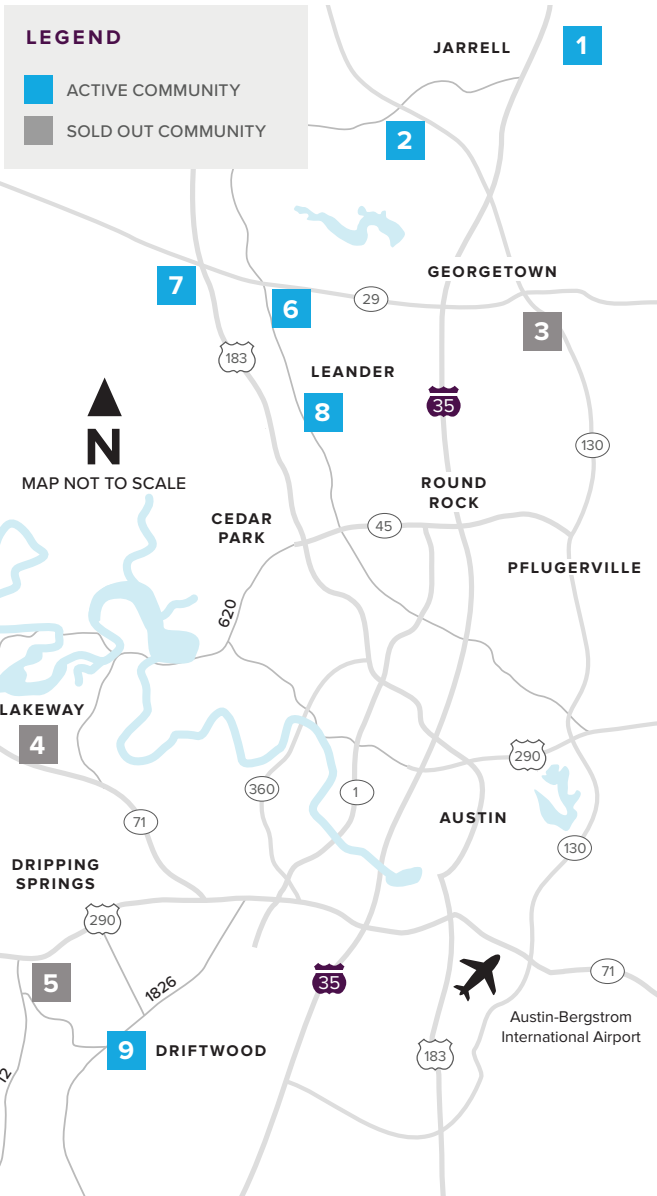

Where to find us

IN THE GREATER AUSTIN AREA

Click on a community below for more information.

NEW HOMES

from the Mid \$200s to \$800s+

JARRELL

- 1** SONTERRA
THE ENCLAVE AT SONTERRA
From the Mid \$200s
512.884.5788

COOL WATER AT SONTERRA
Coming Soon

GEORGETOWN

- 2** GATLIN CREEK
From the Upper \$300s
512.271.3817
- 3** SADDLECREEK
SOLD OUT
512.271.3831

LAKEWAY

- 4** ROUGH HOLLOW
SOLD OUT
512.271.3831

DRIPPING SPRINGS

- 5** BUTLER RANCH ESTATES
SOLD OUT
512.809.4360

LEANDER

- 6** REAGAN'S OVERLOOK
Final Opportunities
From the Upper \$800s
512.271.3787

- 7** DEERBROOKE
Now Open!
From the Mid \$300s
737.825.2901

- 8** CRYSTAL SPRINGS

THE COVES
From the Low \$300s
512.271.3851

THE FALLS
From the Upper \$300s
512.271.3851

THE LAKES
From the Mid \$400s
512.271.3852

DRIFTWOOD

- 9** RIM ROCK
Closeout - Last Lot For Sale
512.809.4360

A HOME FOR
EVERY DREAM®