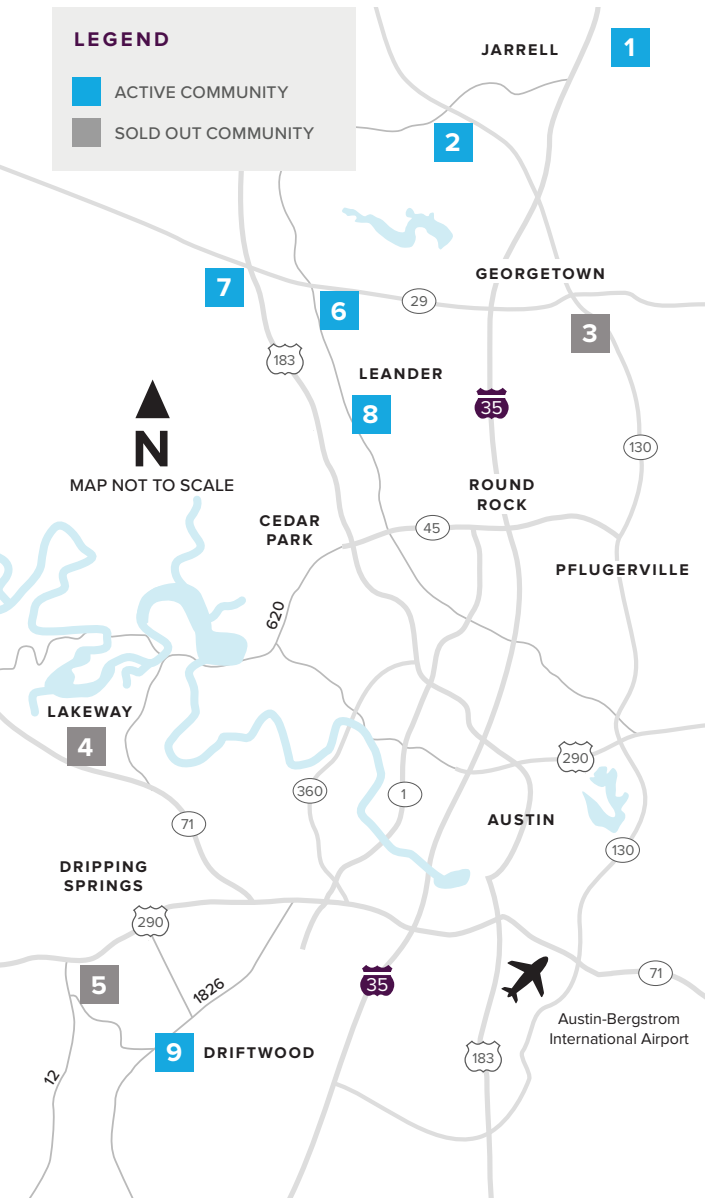

Where to find us

IN THE GREATER AUSTIN AREA

Click on a community below for more information.

NEW HOMES

from the Mid \$200s to \$800s+

JARRELL

- 1** SONTERRA
THE ENCLAVE AT SONTERRA
From the Mid \$200s
512.884.5788

COOL WATER AT SONTERRA
Coming Soon

GEORGETOWN

- 2** GATLIN CREEK
From the Upper \$300s
512.271.3817
- 3** SADDLECREEK
SOLD OUT
512.271.3831

LAKEWAY

- 4** ROUGH HOLLOW
SOLD OUT
512.271.3831

DRIPPING SPRINGS

- 5** BUTLER RANCH ESTATES
SOLD OUT
512.809.4360

LEANDER

- 6** REAGAN'S OVERLOOK
Final Opportunities
From the Upper \$800s
512.271.3787

- 7** DEERBROOKE
Now Open!
From the Mid \$300s
737.825.2901

- 8** CRYSTAL SPRINGS

THE COVES
From the Low \$300s
512.271.3851

THE FALLS
From the Upper \$300s
512.271.3851

THE LAKES
From the Mid \$400s
512.271.3852

DRIFTWOOD

- 9** RIM ROCK
Closeout - Last Lot For Sale
512.809.4360

A HOME FOR
EVERY DREAM®