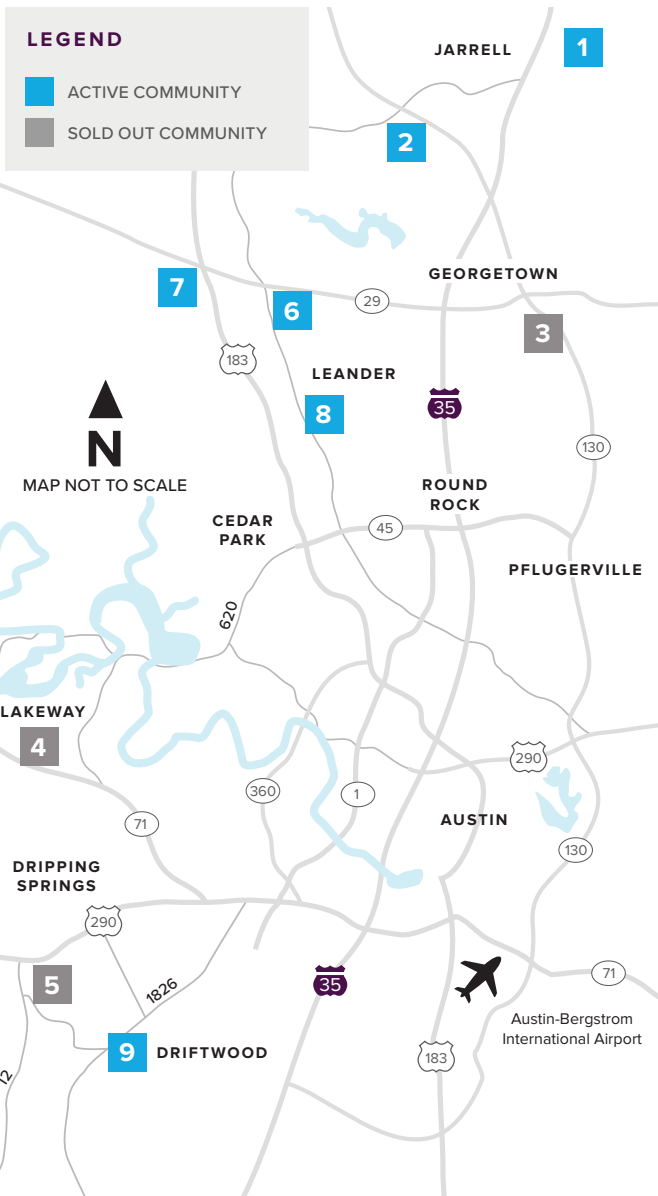

Where to find us

IN THE GREATER AUSTIN AREA

Click on a community below for more information.

NEW HOMES

from the Mid \$200s to \$800s+

JARRELL

- 1** SONTERRA
THE ENCLAVE AT SONTERRA
From the Mid \$200s
512.884.5788

COOL WATER AT SONTERRA
Coming Soon

GEORGETOWN

- 2** GATLIN CREEK
From the Upper \$300s
512.271.3817
- 3** SADDLECREEK
SOLD OUT
512.271.3831

LAKEWAY

- 4** ROUGH HOLLOW
SOLD OUT
512.271.3831

DRIPPING SPRINGS

- 5** BUTLER RANCH ESTATES
SOLD OUT
512.809.4360

LEANDER

- 6** REAGAN'S OVERLOOK
Final Opportunities
From the Upper \$800s
512.271.3787

- 7** DEERBROOKE
Now Open!
From the Mid \$300s
737.825.2901

- 8** CRYSTAL SPRINGS

THE COVES
From the Low \$300s
512.271.3851

THE FALLS
From the Upper \$300s
512.271.3851

THE LAKES
From the Mid \$400s
512.271.3852

DRIFTWOOD

- 9** RIM ROCK
Closeout - Last Lot For Sale
512.809.4360

A HOME FOR
EVERY DREAM®