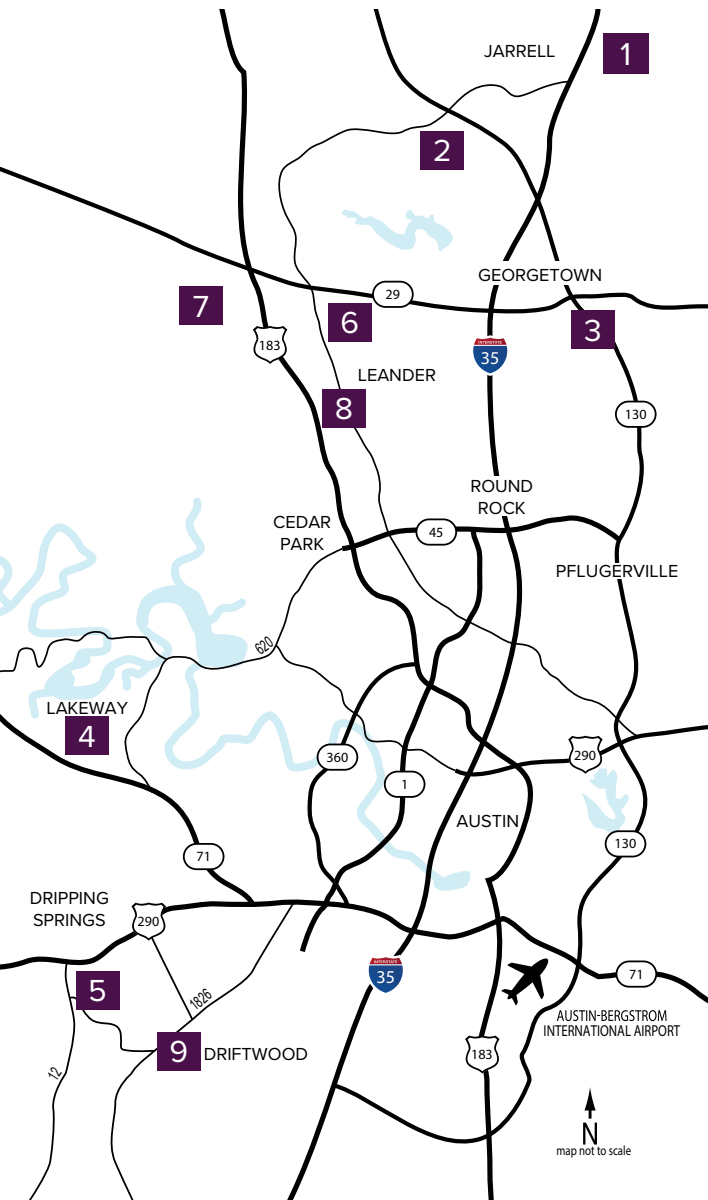

Where to find us

IN THE GREATER AUSTIN AREA

Click on a community below for more information.

New Homes from the \$200s to \$770s+

JARRELL

- 1** THE ENCLAVE AT SONTERRA
FROM THE LOW \$200s
512.884.5788

GEORGETOWN

- 2** GATLIN CREEK
FROM THE UPPER \$200s
512.271.3817
- 3** SADDLECREEK
Closeout
FROM THE MID \$200s
512.942.2300

LAKEWAY

- 4** ROUGH HOLLOW
Closeout
FROM THE UPPER \$500s
512.809.4360

DRIPPING SPRINGS

- 5** BUTLER RANCH ESTATES
Closeout
FROM THE MID \$600s
512.809.4360

LEANDER

- 6** REAGAN'S OVERLOOK
FROM THE MID \$700s
512.271.3787

- 7** DEERBROOKE
Coming Soon
512.271.3831

CRYSTAL SPRINGS

- THE COVES**
FROM THE MID \$200s
512.271.3851

- THE FALLS**
FROM THE UPPER \$200s
512.271.3851

- THE LAKES**
FROM THE LOW \$300s
512.271.3852

DRIFTWOOD

- 9** RIM ROCK
Closeout - Last Lot For Sale
512.809.4360

A HOME FOR
EVERY DREAM®

CenturyCommunities.com/Austin