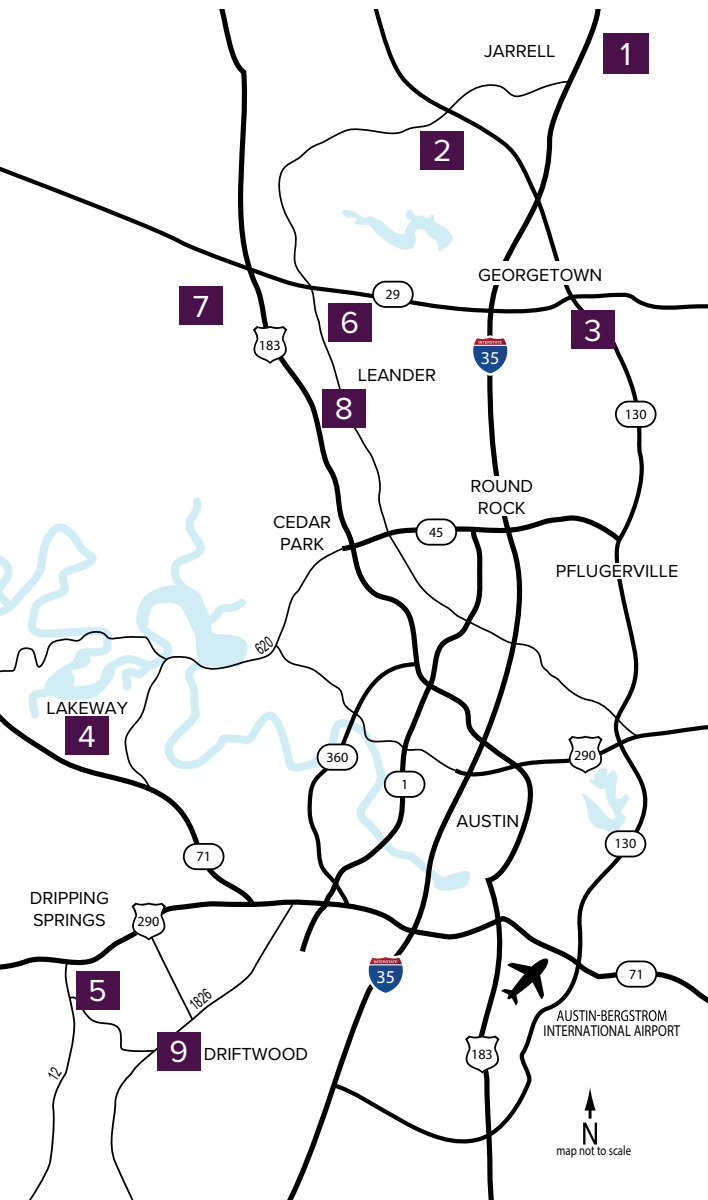

Where to find us

IN THE GREATER AUSTIN AREA

Click on a community below for more information.

New Homes from the \$200s to \$770s+

JARRELL

- 1** THE ENCLAVE AT SONTERRA
FROM THE LOW \$200s
512.884.5788

GEORGETOWN

- 2** GATLIN CREEK
FROM THE UPPER \$200s
512.271.3817
- 3** SADDLECREEK
Closeout
FROM THE MID \$200s
512.942.2300

LAKEWAY

- 4** ROUGH HOLLOW
Closeout
FROM THE UPPER \$500s
512.809.4360

DRIPPING SPRINGS

- 5** BUTLER RANCH ESTATES
Closeout
FROM THE MID \$600s
512.809.4360

LEANDER

- 6** REAGAN'S OVERLOOK
FROM THE MID \$700s
512.271.3787

- 7** DEERBROOKE
Coming Soon
512.271.3831

- 8** CRYSTAL SPRINGS

THE COVES
FROM THE MID \$200s
512.271.3851

THE FALLS
FROM THE UPPER \$200s
512.271.3851

THE LAKES
FROM THE LOW \$300s
512.271.3852

DRIFTWOOD

- 9** RIM ROCK
Closeout - Last Lot For Sale
512.809.4360

A HOME FOR
EVERY DREAM®

[CenturyCommunities.com/Austin](https://www.CenturyCommunities.com/Austin)