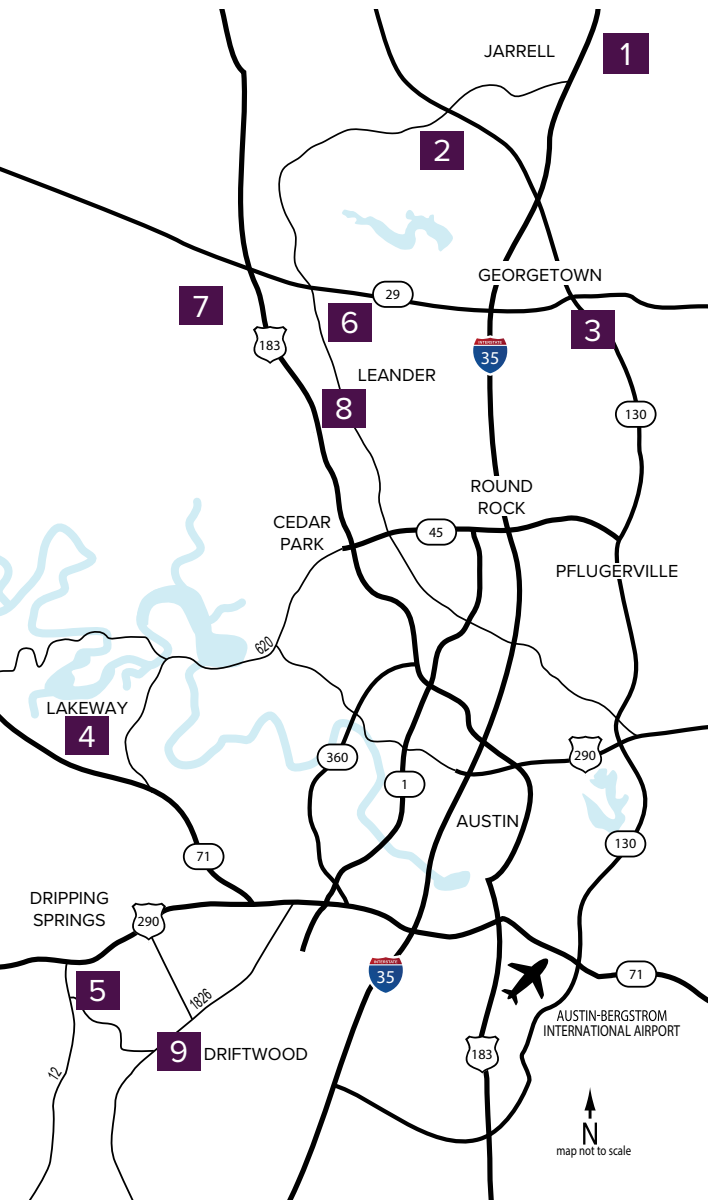

# Where to find us

## IN THE GREATER AUSTIN AREA

Click on a community below for more information.

#### GEORGETOWN

- 2** GATLIN CREEK  
FROM THE UPPER \$200s  
512.271.3817
- 3** SADDLECREEK  
*Closeout*  
FROM THE MID \$200s  
512.942.2300

**THE LAKES**  
FROM THE LOW \$300s  
512.271.3852