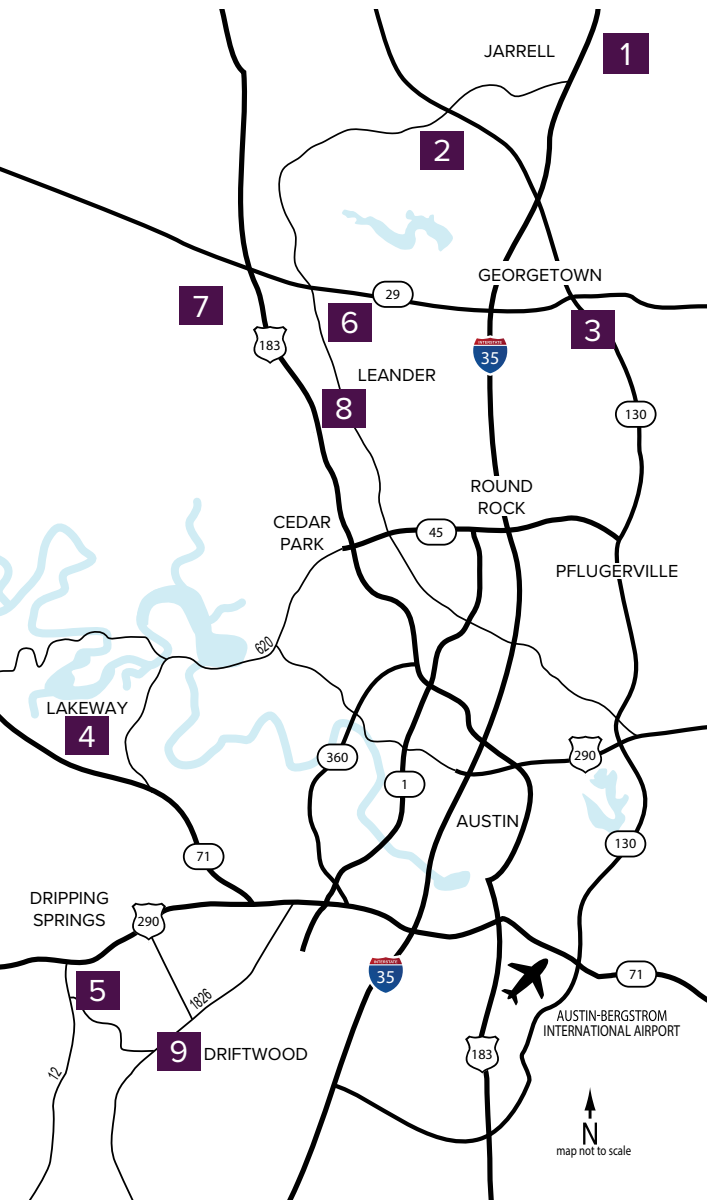

# Where to find us

## IN THE GREATER AUSTIN AREA

Click on a community below for more information.

#### GEORGETOWN

- 2** GATLIN CREEK  
FROM THE UPPER \$200s  
512.271.3817
- 3** SADDLECREEK  
*Closeout*  
FROM THE MID \$200s  
512.942.2300

**THE LAKES**  
FROM THE LOW \$300s  
512.271.3852