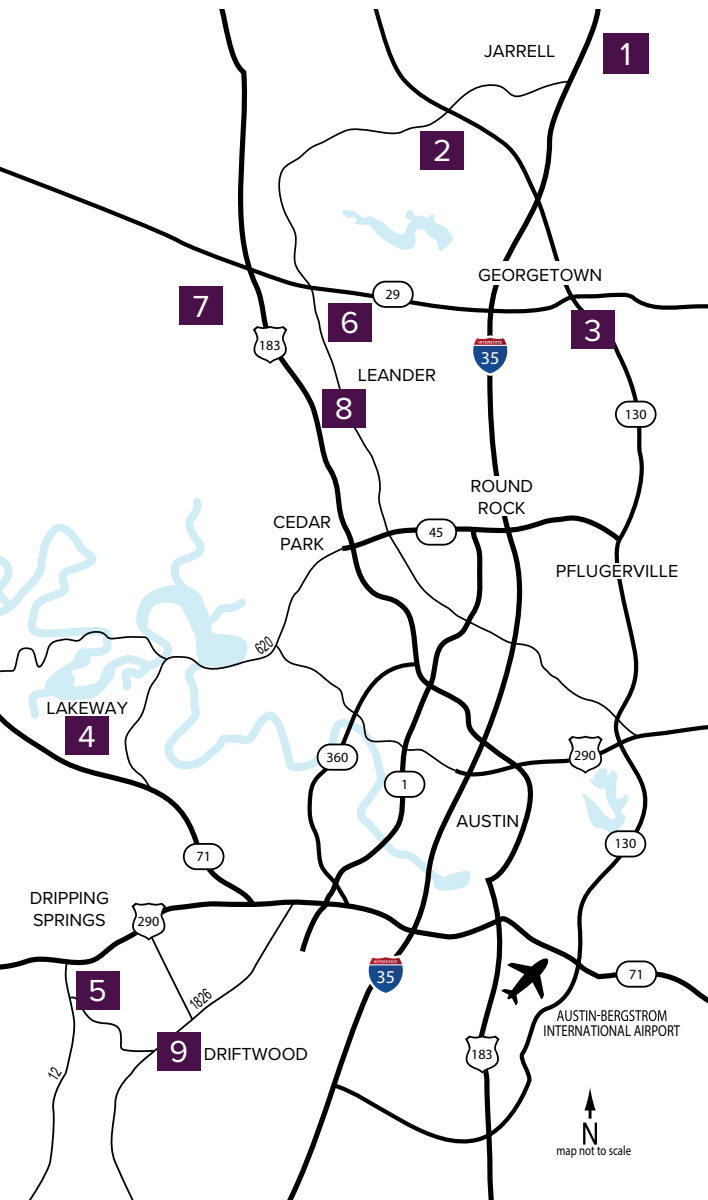

Where to find us

IN THE GREATER AUSTIN AREA

Click on a community below for more information.

New Homes from the \$200s to \$770s+

JARRELL

- 1** THE ENCLAVE AT SONTERRA
FROM THE LOW \$200s
512.884.5788

GEORGETOWN

- 2** GATLIN CREEK
FROM THE UPPER \$200s
512.271.3817
- 3** SADDLECREEK
Closeout
FROM THE MID \$200s
512.942.2300

LAKEWAY

- 4** ROUGH HOLLOW
Closeout
FROM THE UPPER \$500s
512.809.4360

DRIPPING SPRINGS

- 5** BUTLER RANCH ESTATES
Closeout
FROM THE MID \$600s
512.809.4360

LEANDER

- 6** REAGAN'S OVERLOOK
FROM THE MID \$700s
512.271.3787
- 7** DEERBROOKE
Coming Soon
512.271.3831

CRYSTAL SPRINGS

- THE COVES**
FROM THE MID \$200s
512.271.3851
- THE FALLS**
FROM THE UPPER \$200s
512.271.3851

- THE LAKES**
FROM THE LOW \$300s
512.271.3852

DRIFTWOOD

- 9** RIM ROCK
Closeout - Last Lot For Sale
512.809.4360

A HOME FOR
EVERY DREAM®

[CenturyCommunities.com/Austin](https://www.CenturyCommunities.com/Austin)