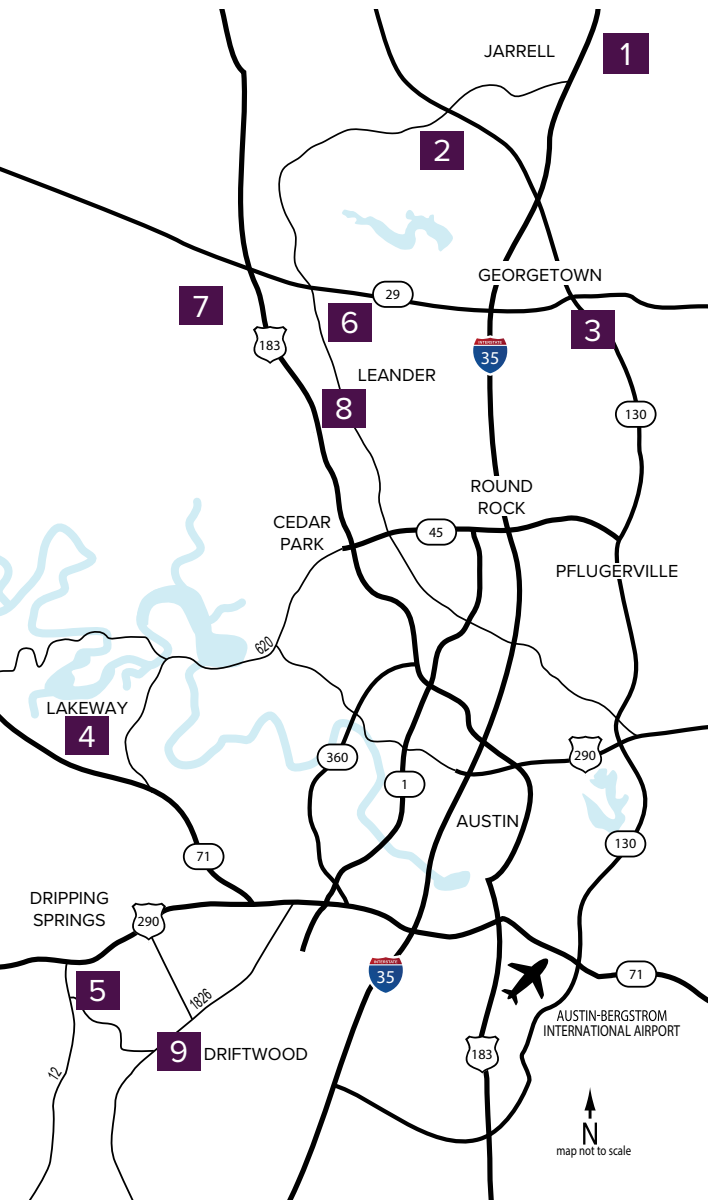

Where to find us

IN THE GREATER AUSTIN AREA

Click on a community below for more information.

New Homes from the \$200s to \$770s+

JARRELL

- 1** THE ENCLAVE AT SONTERRA
FROM THE LOW \$200s
512.884.5788

GEORGETOWN

- 2** GATLIN CREEK
FROM THE UPPER \$200s
512.271.3817
- 3** SADDLECREEK
Closeout
FROM THE MID \$200s
512.942.2300

LAKEWAY

- 4** ROUGH HOLLOW
Closeout
FROM THE UPPER \$500s
512.809.4360

DRIPPING SPRINGS

- 5** BUTLER RANCH ESTATES
Closeout
FROM THE MID \$600s
512.809.4360

LEANDER

- 6** REAGAN'S OVERLOOK
FROM THE MID \$700s
512.271.3787
- 7** DEERBROOKE
Coming Soon
512.271.3831

CRYSTAL SPRINGS

- THE COVES**
FROM THE MID \$200s
512.271.3851
- THE FALLS**
FROM THE UPPER \$200s
512.271.3851
- THE LAKES**
FROM THE LOW \$300s
512.271.3852

DRIFTWOOD

- 9** RIM ROCK
Closeout - Last Lot For Sale
512.809.4360

A HOME FOR
EVERY DREAM®

[CenturyCommunities.com/Austin](https://www.CenturyCommunities.com/Austin)