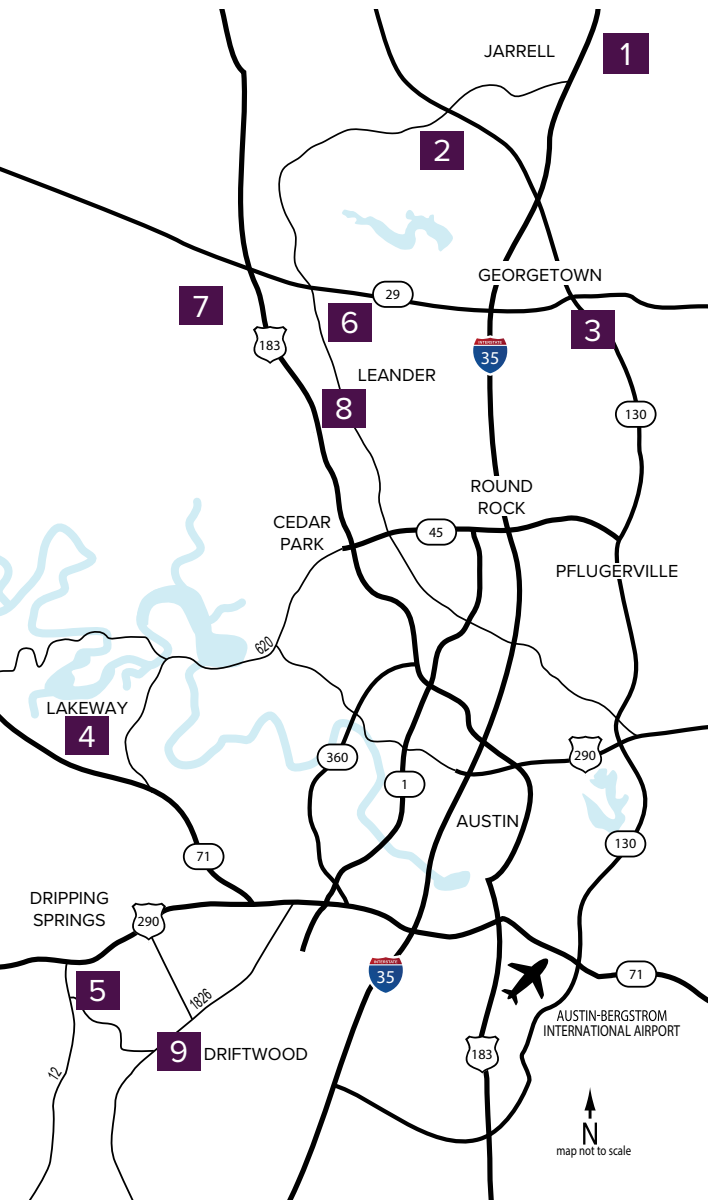

Where to find us

IN THE GREATER AUSTIN AREA

Click on a community below for more information.

New Homes from the \$200s to \$770s+

JARRELL

- 1** THE ENCLAVE AT SONTERRA
FROM THE LOW \$200s
512.884.5788

GEORGETOWN

- 2** GATLIN CREEK
FROM THE UPPER \$200s
512.271.3817
- 3** SADDLECREEK
Closeout
FROM THE MID \$200s
512.942.2300

LAKEWAY

- 4** ROUGH HOLLOW
Closeout
FROM THE UPPER \$500s
512.809.4360

DRIPPING SPRINGS

- 5** BUTLER RANCH ESTATES
Closeout
FROM THE MID \$600s
512.809.4360

LEANDER

- 6** REAGAN'S OVERLOOK
FROM THE MID \$700s
512.271.3787

- 7** DEERBROOKE
Coming Soon
512.271.3831

- 8** CRYSTAL SPRINGS

THE COVES
FROM THE MID \$200s
512.271.3851

THE FALLS
FROM THE UPPER \$200s
512.271.3851

THE LAKES
FROM THE LOW \$300s
512.271.3852

DRIFTWOOD

- 9** RIM ROCK
Closeout - Last Lot For Sale
512.809.4360

A HOME FOR
EVERY DREAM®

CenturyCommunities.com/Austin