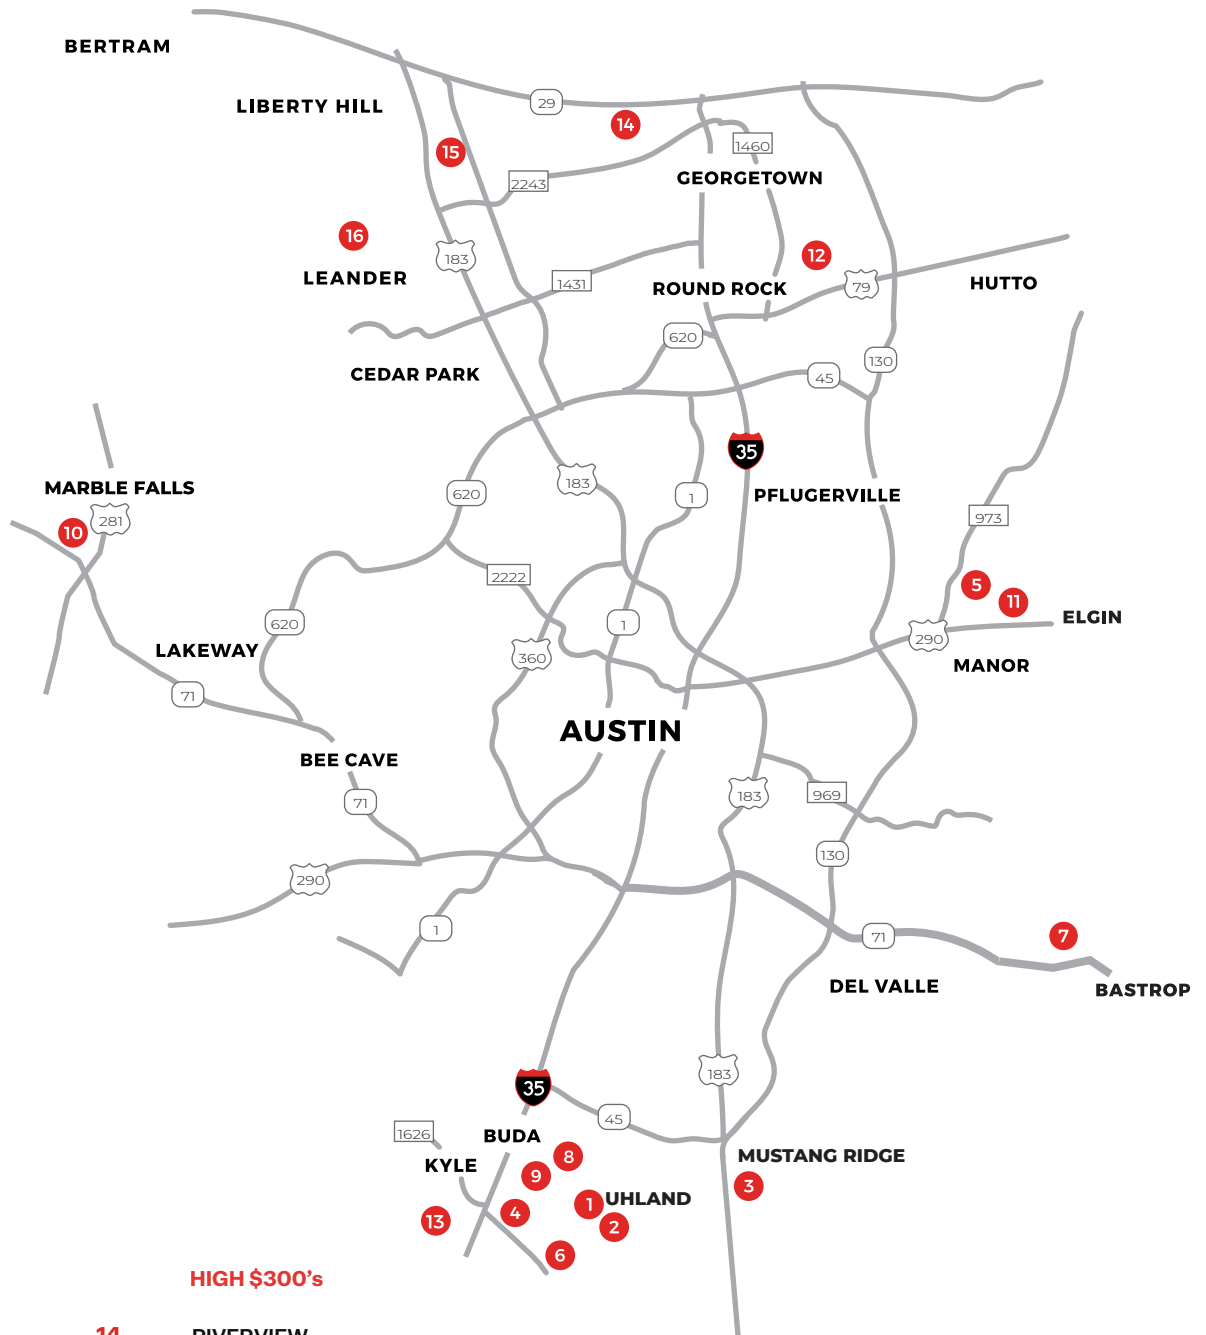

SCAN FOR INVENTORY

LOW \$200's

- 1. **WAYSIDE**
Uhland

MID \$200's

- 2. **MARIGOLD**
Uhland
- 3. **DURANGO**
Mustang Ridge

HIGH \$200's

- 4. **TALavera**
Kyle
- 5. **PALOMINO**
Manor
- 6. **WATERMILL**
Uhland
- 7. **VALVERDE**
Bastrop

LOW \$300's

- 8. **PRAIRIE LAKES**
Buda
- 9. **SOUTHGROVE**
Kyle

MID \$300's

- 10. **THUNDER ROCK**
Marble Falls
- 11. **CARILLON**
Manor

- 12. **AVERY CENTRE**
Round Rock

- 13. **BROOKS RANCH**
Kyle

HIGH \$300's