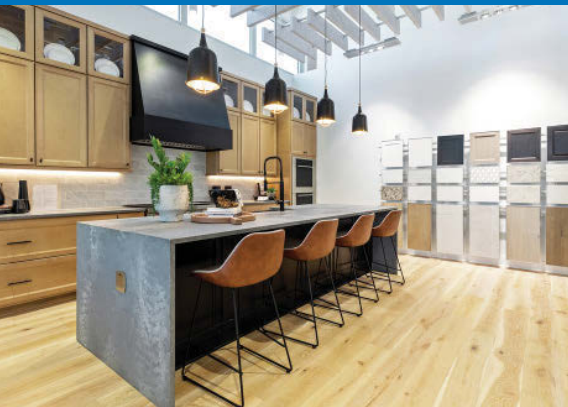

MAP GUIDE TO TOLL BROTHERS COMMUNITIES IN THE AUSTIN AREA

- DS** **AUSTIN DESIGN STUDIO**
 1320 Arrow Point Dr, Suite 401
 Cedar Park, TX 78613
 737-227-5730
- 1** **ESPERANZA**
 166 Prairie Clover Dr
 Dripping Springs, TX 78620
 0.75 acre home sites
- 2** **TRAVISSO**
 1837 Ficuzza Wy
 Leander, TX 78641
 Capri Collection—50-foot-wide home sites
 Siena Collection—60-foot-wide home sites
 Naples Collection—70-foot-wide home sites
 Florence Collection—80+-foot-wide home sites
- 3** **TOLL BROTHERS AT SANTA RITA RANCH**
 528 Exploration Cr
 Liberty Hill, TX 78628
 70-foot-wide home sites
- 4** **REGENCY AT SANTA RITA RANCH**
55+
 500 Sweetgrass Ct
 Liberty Hill, TX 78642
 Garden Collection—50-foot-wide home sites
 Meadow Collection—60-foot-wide home sites
 Orchard Collection—70-foot-wide home sites
- 5** **HIDDEN CREEKS AT LAKEWOOD PARK**
 Coming Soon