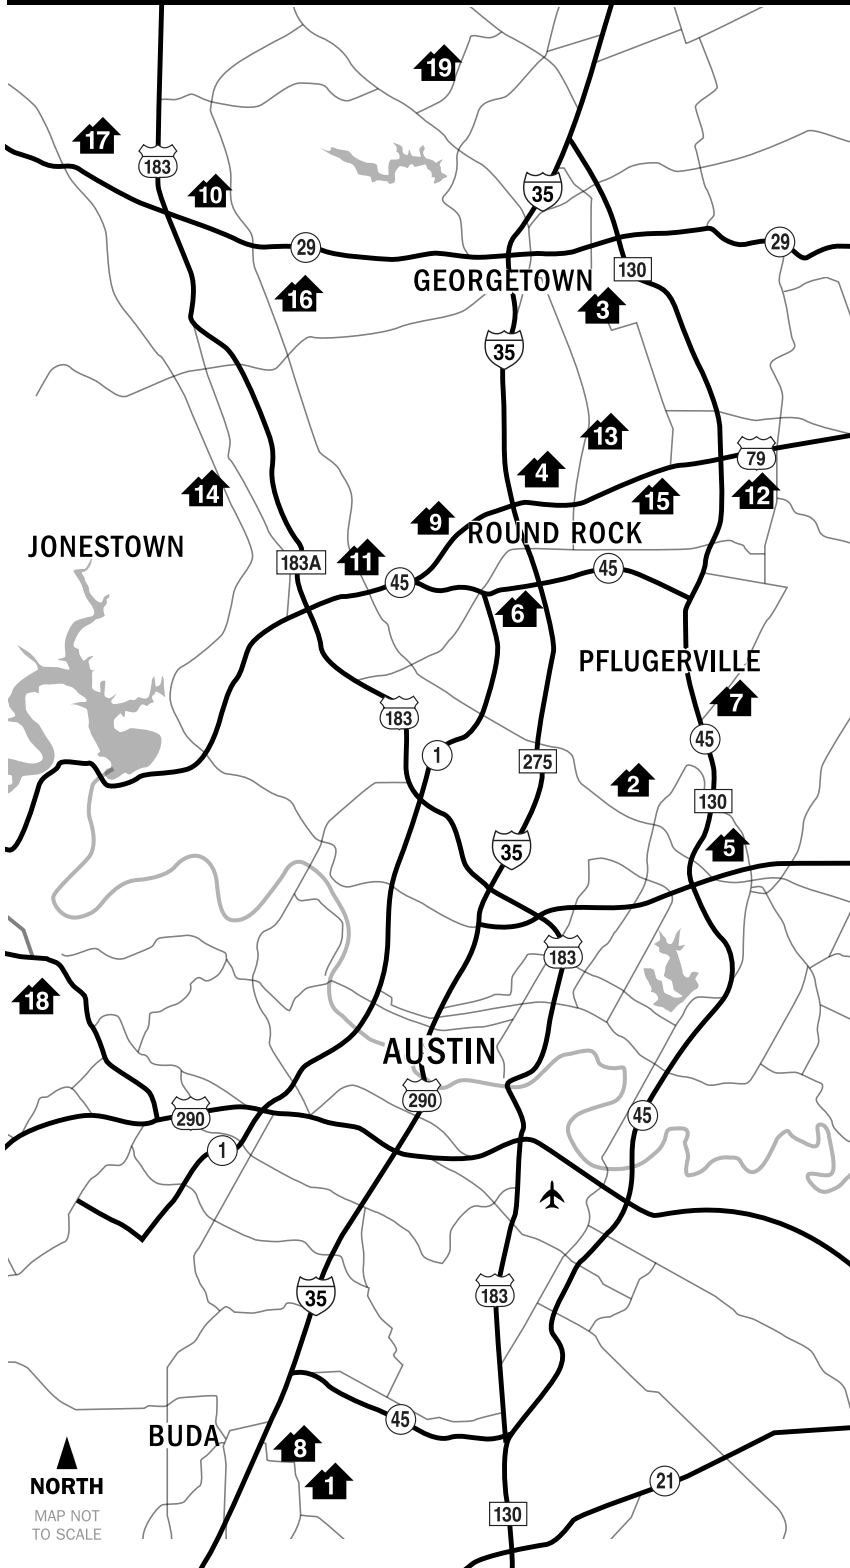

NEW HOME COMMUNITIES IN AUSTIN AND THE KILLEEN/TEMPLE AREA

CENTEX

1. **Sunfield**
From the high-\$100s
128 Lyre Leaf
Buda, TX 78610
512-312-2285
2. **Bellingham Meadows**
From the mid-\$200s
7513 Antrim Trail
Austin, TX 78754
512-532-3494
3. **Carlson Place**
From the low-\$200s
2049 Cliffbrake Way
Georgetown, TX 78626
512-532-3411
4. **Enclave at Chandler Creek**
From the low-\$200s
2601 Chandler Creek Blvd
Round Rock, TX 78665
866-775-0025
5. **ShadowGlen**
From the high-\$100s
14112 Arbor Hill Cv.
Manor, TX 78653
800-808-7345
10. **Santa Rita Ranch**
From the low-\$200s
112 Leon Loop
Liberty Hill, TX 78642
512-532-3497
11. **Parmer Crossing**
From the low-\$300s
13903 Osmarea Drive
Austin, TX 78729
512-532-3495
12. **Carmel Creek**
From the mid-\$200s
106 Cyril Drive
Hutto, TX 78634
512-532-3305
13. **Siena**
From the mid-\$200s
7903 Mozart Street
Round Rock, TX 78665
512-532-3305
14. **Mason Hills - Last Chance!**
From the low-\$400s
1600 Carmine Drive
Leander, TX 78641
512-532-3477

PULTE HOMES

6. **Preston Village**
From the low-\$300s
3100 Lions Tail Street
Austin, TX 78728
512-248-2956
7. **Carmel**
From the mid-\$200s
16909 Casanova Ave
Pflugerville TX 78660
866-246-4284
8. **Sunfield**
From the mid-\$200s
127 Everglade Drive
Buda, TX 78610
888-817-2209
9. **Heritage Oaks at Pearson Place**
From the mid-\$500s
10309 Lavon Bend
Austin, TX 78717
512-532-3498
15. **Concord at Brushy Creek - The Grove**
From the mid-\$200s
1050 Kenney Fort Crossing
Round Rock, TX 78665
512-532-3441
16. **Rancho Sienna**
From the low-\$200s
808 Bonnet Boulevard
Georgetown, TX 78628
512-532-3440
17. **Stonewall Ranch**
From the mid-\$200s
83 Prospector Lane
Liberty Hill, TX 78624
866-246-4194
18. **Sweetwater**
From the low-\$300s
6120 Llano Stage Trail
Austin, TX 78738
888-826-8436