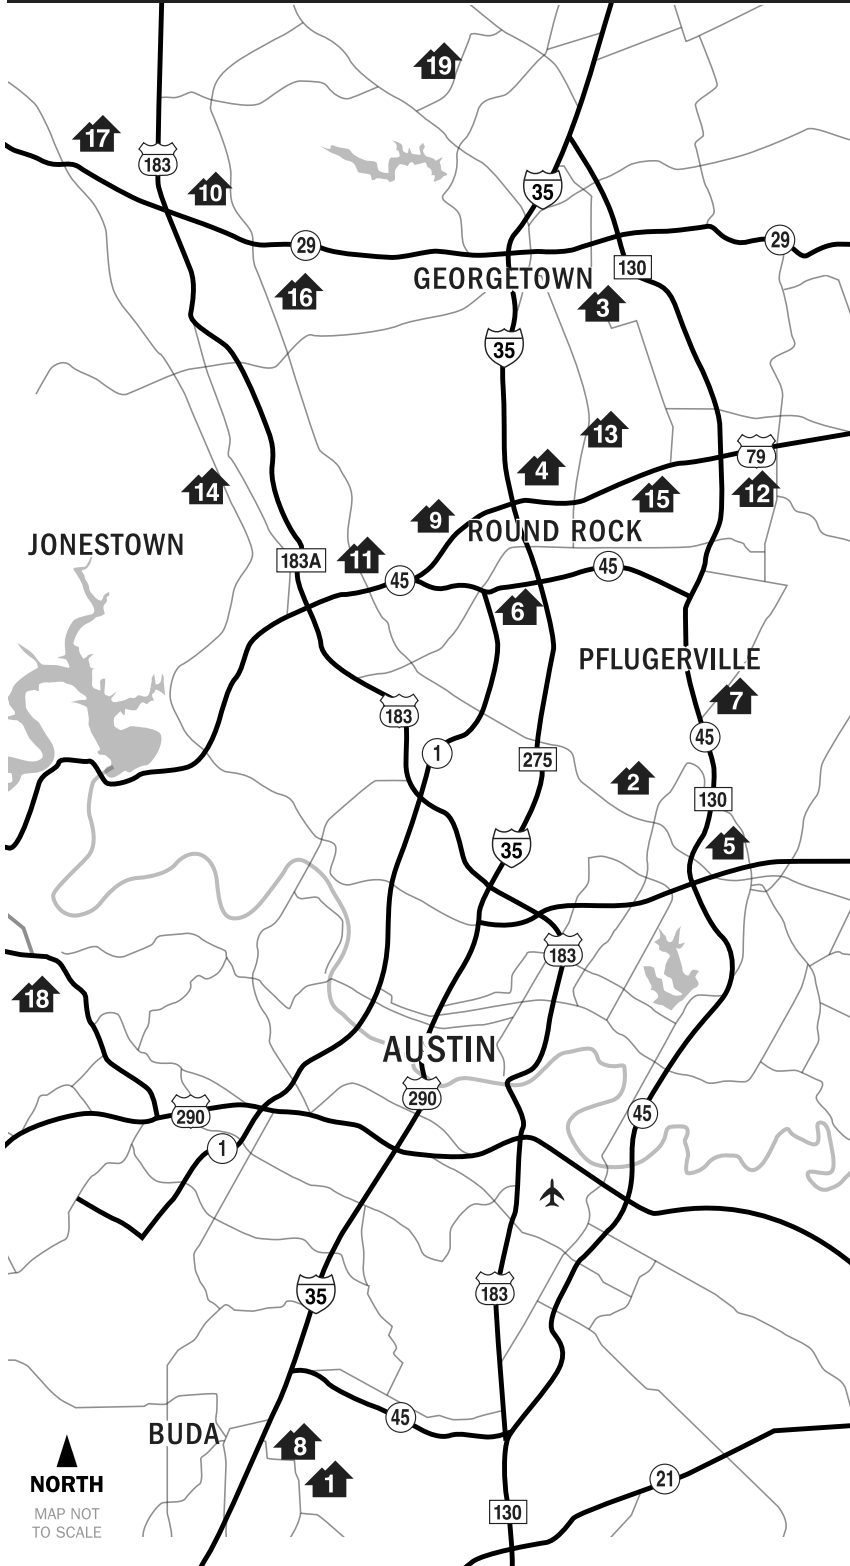

NEW HOME COMMUNITIES IN AUSTIN AND THE KILLEEN/TEMPLE AREA

CENTEX

1. **Sunfield**
From the high-\$100s
128 Lyre Leaf
Buda, TX 78610
512-312-2285
2. **Bellingham Meadows**
From the mid-\$200s
7513 Antrim Trail
Austin, TX 78754
512-532-3494
3. **Carlson Place**
From the low-\$200s
2049 Cliffbrake Way
Georgetown, TX 78626
512-532-3411
4. **Enclave at Chandler Creek**
From the low-\$200s
2601 Chandler Creek Blvd
Round Rock, TX 78665
866-775-0025
5. **ShadowGlen**
From the high-\$100s
14112 Arbor Hill Cv.
Manor, TX 78653
800-808-7345
10. **Santa Rita Ranch**
From the low-\$200s
112 Leon Loop
Liberty Hill, TX 78642
512-532-3497
11. **Parmer Crossing**
From the low-\$300s
13903 Osmarea Drive
Austin, TX 78729
512-532-3495
12. **Carmel Creek**
From the mid-\$200s
106 Cyril Drive
Hutto, TX 78634
512-532-3305
13. **Siena**
From the mid-\$200s
7903 Mozart Street
Round Rock, TX 78665
512-532-3305
14. **Mason Hills - Last Chance!**
From the low-\$400s
1600 Carmine Drive
Leander, TX 78641
512-532-3477

PULTE HOMES

6. **Preston Village**
From the low-\$300s
3100 Lions Tail Street
Austin, TX 78728
512-248-2956
7. **Carmel**
From the mid-\$200s
16909 Casanova Ave
Pflugerville TX 78660
866-246-4284
8. **Sunfield**
From the mid-\$200s
127 Everglade Drive
Buda, TX 78610
888-817-2209
9. **Heritage Oaks at Pearson Place**
From the mid-\$500s
10309 Lavon Bend
Austin, TX 78717
512-532-3498
15. **Concord at Brushy Creek - The Grove**
From the mid-\$200s
1050 Kenney Fort Crossing
Round Rock, TX 78665
512-532-3441
16. **Rancho Sienna**
From the low-\$200s
808 Bonnet Boulevard
Georgetown, TX 78628
512-532-3440
17. **Stonewall Ranch**
From the mid-\$200s
83 Prospector Lane
Liberty Hill, TX 78624
866-246-4194
18. **Sweetwater**
From the low-\$300s
6120 Llano Stage Trail
Austin, TX 78738
888-826-8436