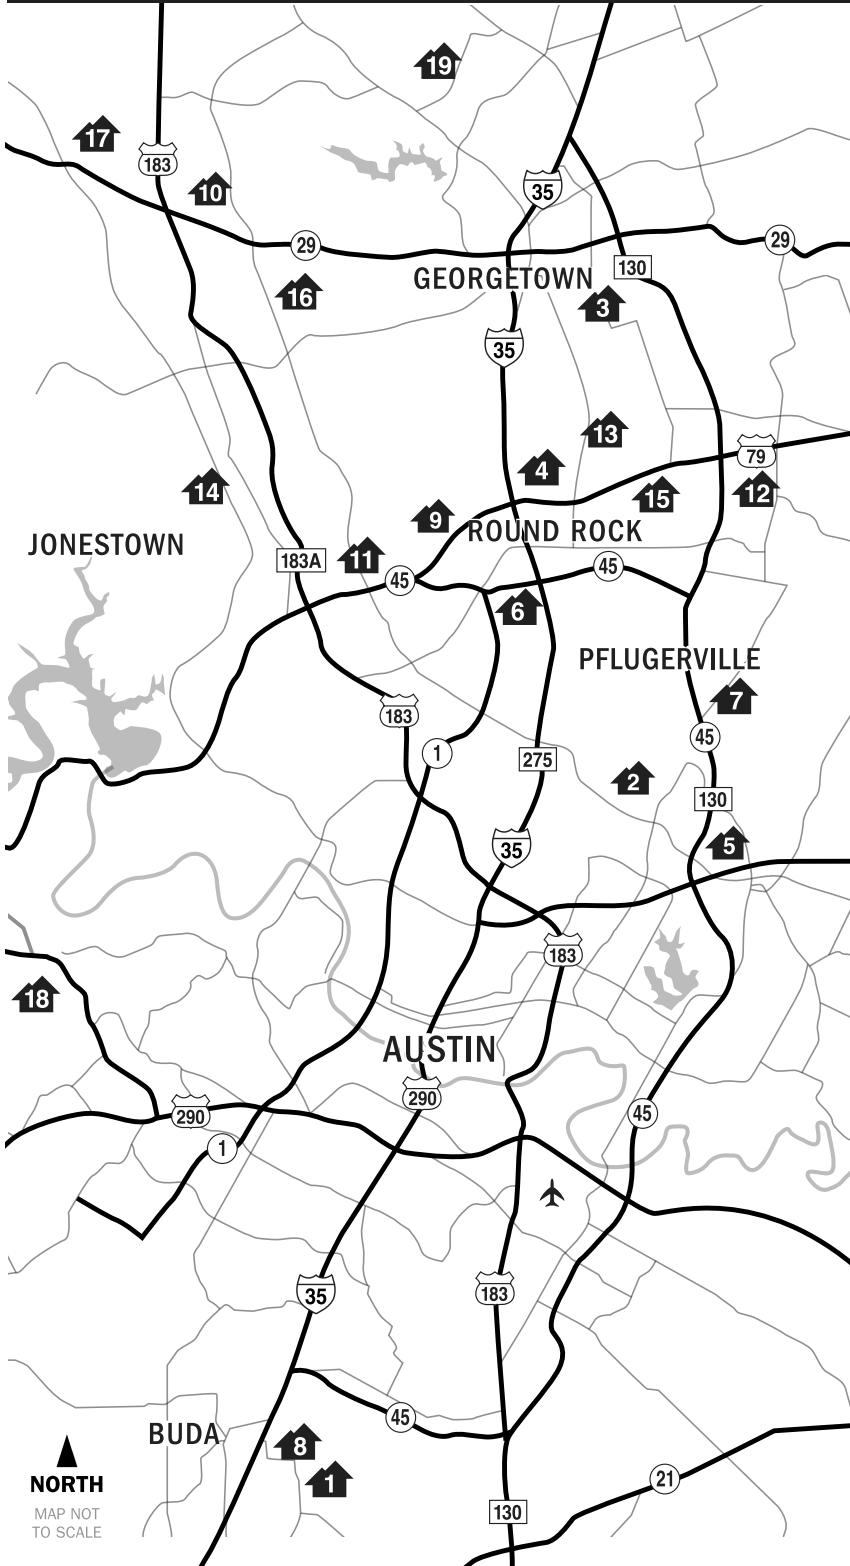

NEW HOME COMMUNITIES IN AUSTIN AND THE KILLEEN/TEMPLE AREA

CENTEX

1. **Sunfield**
From the high-\$100s
128 Lyre Leaf
Buda, TX 78610
512-312-2285
2. **Bellingham Meadows**
From the mid-\$200s
7513 Antrim Trail
Austin, TX 78754
512-532-3494
3. **Carlson Place**
From the low-\$200s
2049 Cliffbrake Way
Georgetown, TX 78626
512-532-3411
4. **Enclave at Chandler Creek**
From the low-\$200s
2601 Chandler Creek Blvd
Round Rock, TX 78665
866-775-0025
5. **ShadowGlen**
From the high-\$100s
14112 Arbor Hill Cv.
Manor, TX 78653
800-808-7345
10. **Santa Rita Ranch**
From the low-\$200s
112 Leon Loop
Liberty Hill, TX 78642
512-532-3497
11. **Parmer Crossing**
From the low-\$300s
13903 Osmarea Drive
Austin, TX 78729
512-532-3495
12. **Carmel Creek**
From the mid-\$200s
106 Cyril Drive
Hutto, TX 78634
512-532-3305
13. **Sienna**
From the mid-\$200s
7903 Mozart Street
Round Rock, TX 78665
512-532-3305
14. **Mason Hills - Last Chance!**
From the low-\$400s
1600 Carmine Drive
Leander, TX 78641
512-532-3477

PULTE HOMES

6. **Preston Village**
From the low-\$300s
3100 Lions Tail Street
Austin, TX 78728
512-248-2956
7. **Carmel**
From the mid-\$200s
16909 Casanova Ave
Pflugerville TX 78660
866-246-4284
8. **Sunfield**
From the mid-\$200s
127 Everglade Drive
Buda, TX 78610
888-817-2209
9. **Heritage Oaks at Pearson Place**
From the mid-\$500s
10309 Lavon Bend
Austin, TX 78717
512-532-3498
15. **Concord at Brushy Creek - The Grove**
From the mid-\$200s
1050 Kenney Fort Crossing
Round Rock, TX 78665
512-532-3441
16. **Rancho Sienna**
From the low-\$200s
808 Bonnet Boulevard
Georgetown, TX 78628
512-532-3440
17. **Stonewall Ranch**
From the mid-\$200s
83 Prospector Lane
Liberty Hill, TX 78624
866-246-4194
18. **Sweetwater**
From the low-\$300s
6120 Llano Stage Trail
Austin, TX 78738
888-826-8436