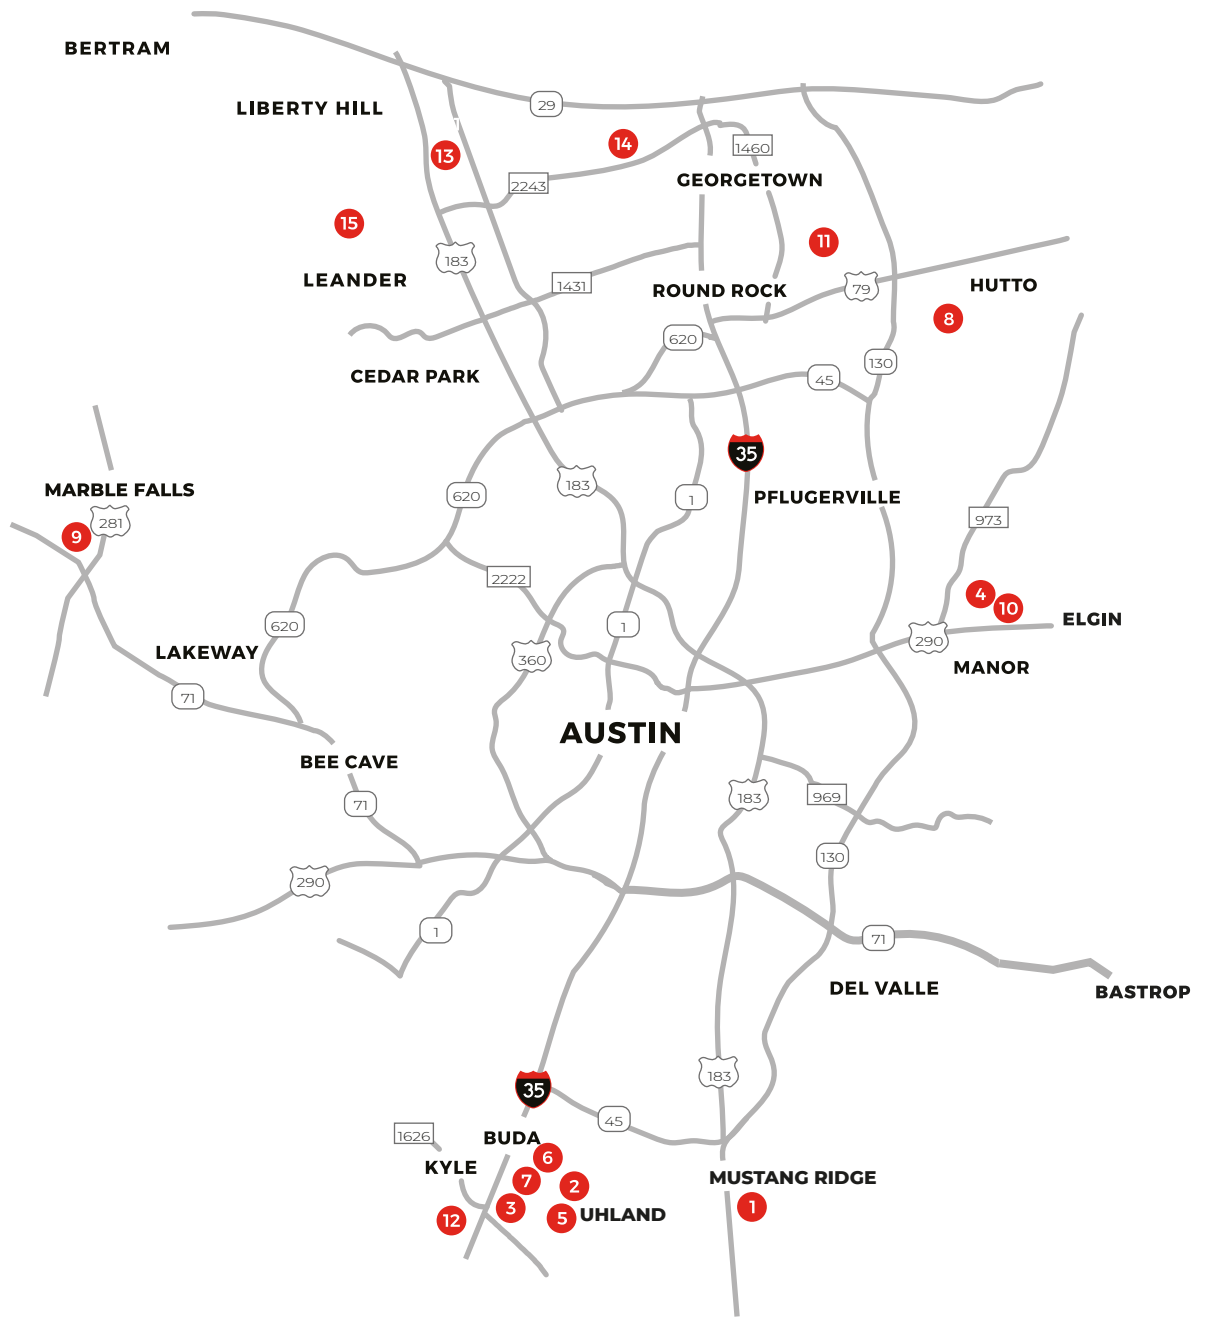

SCAN FOR INVENTORY

MID \$200's

- 1. DURANGO
Mustang Ridge
- 2. WAYSIDE
Uhland

HIGH \$200's

- 3. TALAVERA
Kyle
- 4. PALOMINO
Manor
- 5. WATERMILL
Uhland

LOW \$300's

- 6. PRAIRIE LAKES
Buda
- 7. SOUTHGROVE
Kyle

MID \$300's

- 8. SOUTHGATE
Hutto
- 9. THUNDER ROCK
Marble Falls
- 10. CARILLON
Manor

HIGH \$300's

- 11. AVERY CENTRE
Round Rock
- 12. BROOKS RANCH
Kyle

- 13. BAR W RANCH
Leander

LOW \$400's

- 14. RIVERVIEW
Georgetown