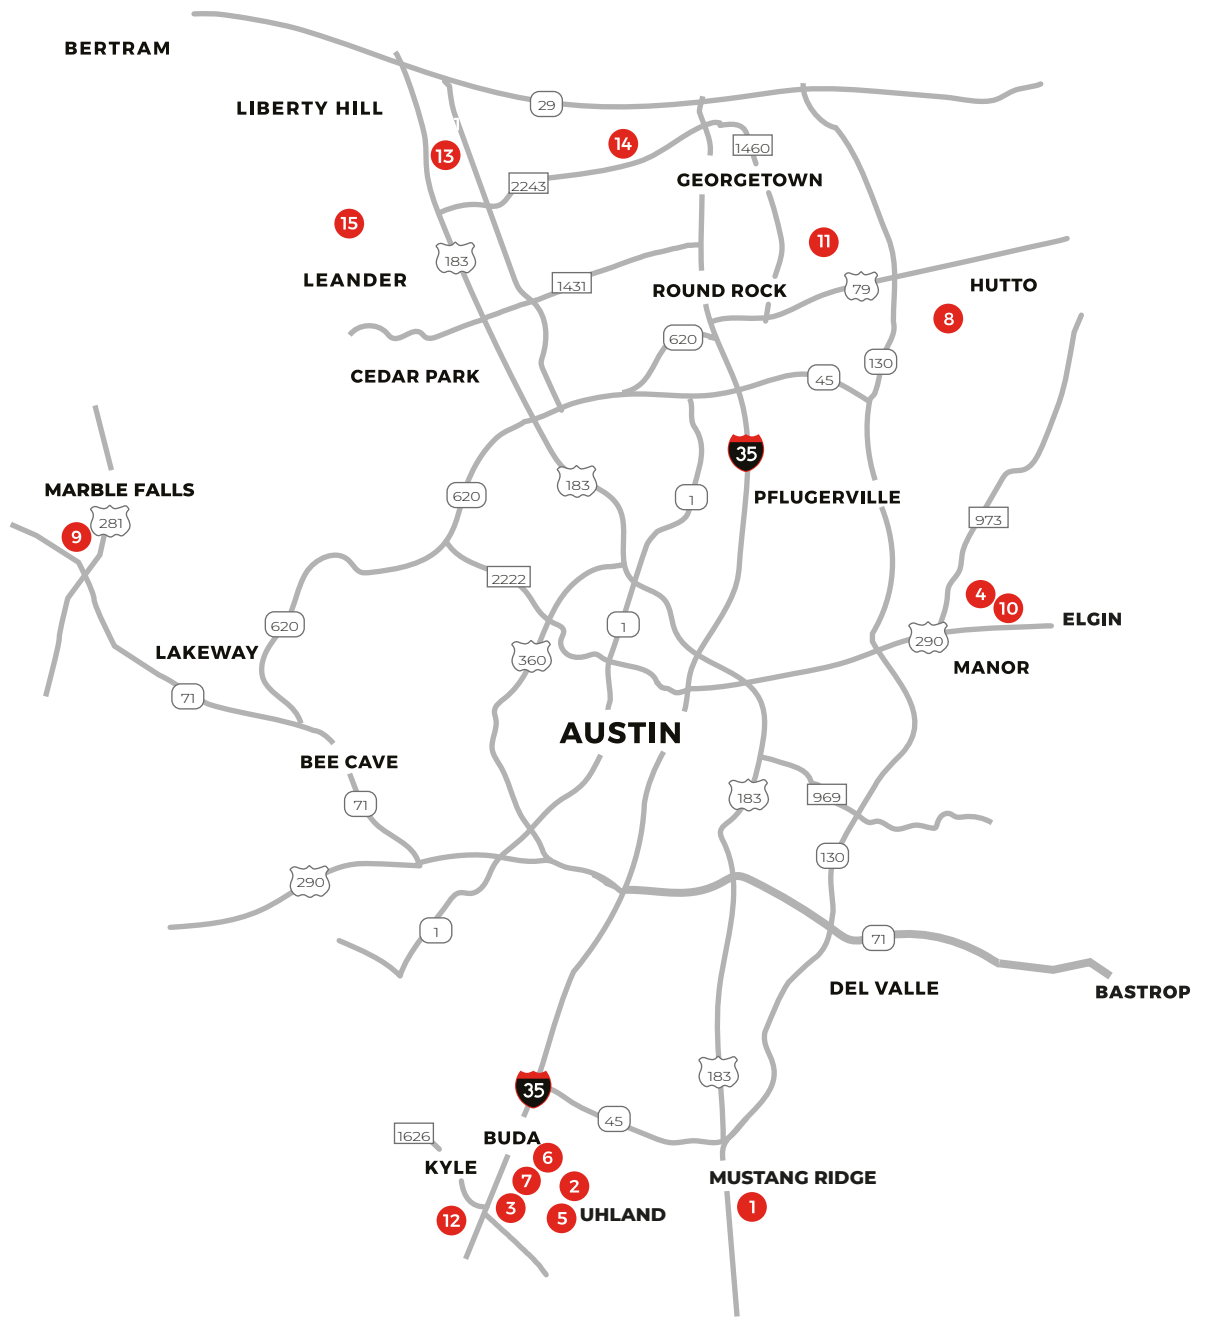

SCAN FOR INVENTORY

MID \$200's

- 1. DURANGO
Mustang Ridge
- 2. WAYSIDE
Umland

HIGH \$200's

- 3. TALAVERA
Kyle
- 4. PALOMINO
Manor
- 5. WATERMILL
Umland

LOW \$300's

- 6. PRAIRIE LAKES
Buda
- 7. SOUTHGROVE
Kyle

MID \$300's

- 8. SOUTHGATE
Hutto
- 9. THUNDER ROCK
Marble Falls
- 10. CARILLON
Manor

HIGH \$300's

- 11. AVERY CENTRE
Round Rock
- 12. BROOKS RANCH
Kyle

- 13. BAR W RANCH
Leander

LOW \$400's

- 14. RIVERVIEW
Georgetown