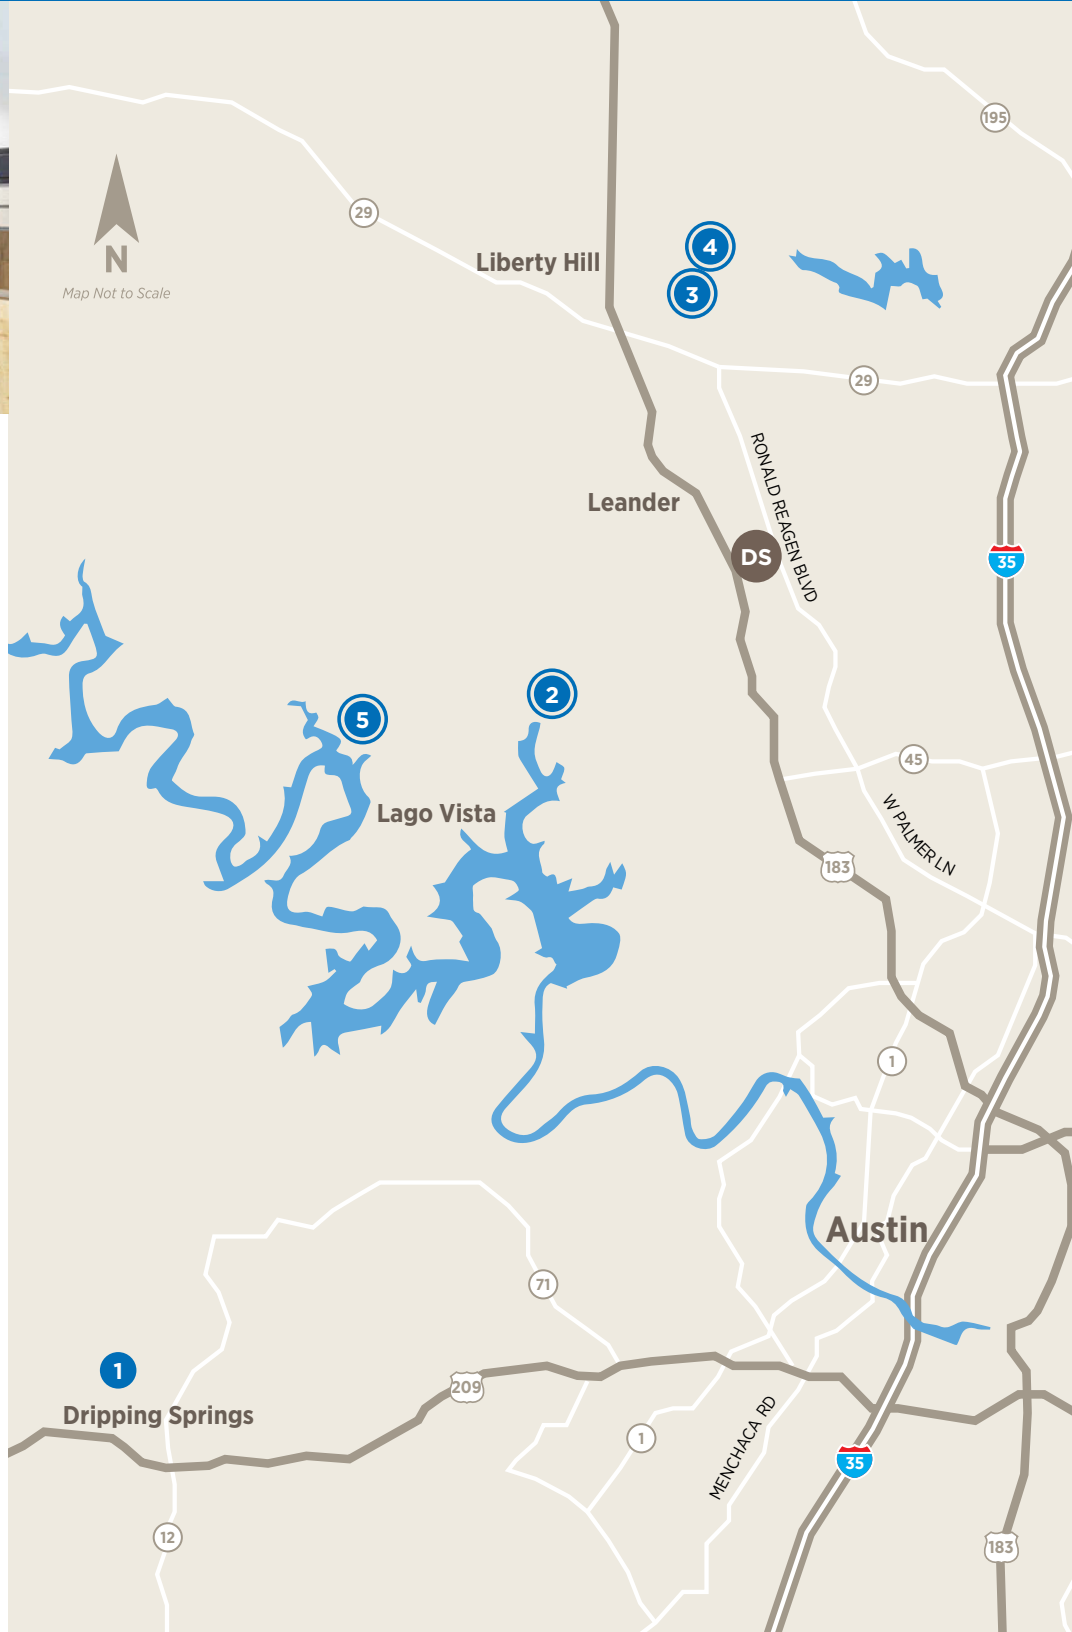

## MAP GUIDE TO TOLL BROTHERS COMMUNITIES IN THE AUSTIN AREA

**DS** **AUSTIN DESIGN STUDIO**  
 1320 Arrow Point Dr, Suite 401  
 Cedar Park, TX 78613  
 737-227-5730

**1** **ESPERANZA**  
 166 Prairie Clover Dr  
 Dripping Springs, TX 78620  
 0.75 acre home sites

**2** **TRAVISSO**  
 1837 Ficuzza Wy  
 Leander, TX 78641  
 Capri Collection—50-foot-wide home sites  
 Siena Collection—60-foot-wide home sites  
 Naples Collection—70-foot-wide home sites  
 Florence Collection—80+-foot-wide home sites

**3** **TOLL BROTHERS AT SANTA RITA RANCH**  
 528 Exploration Cr  
 Liberty Hill, TX 78628  
 70-foot-wide home sites

**4** **REGENCY AT SANTA RITA RANCH**  
**55+** 500 Sweetgrass Ct  
 Liberty Hill, TX 78642  
 Garden Collection—50-foot-wide home sites  
 Meadow Collection—60-foot-wide home sites  
 Orchard Collection—70-foot-wide home sites

**5** **LAKESIDE AT TESSERA**  
 Coming Soon

**●** = AMENITIES/RESORT

**55+** = ACTIVE ADULT COMMUNITY