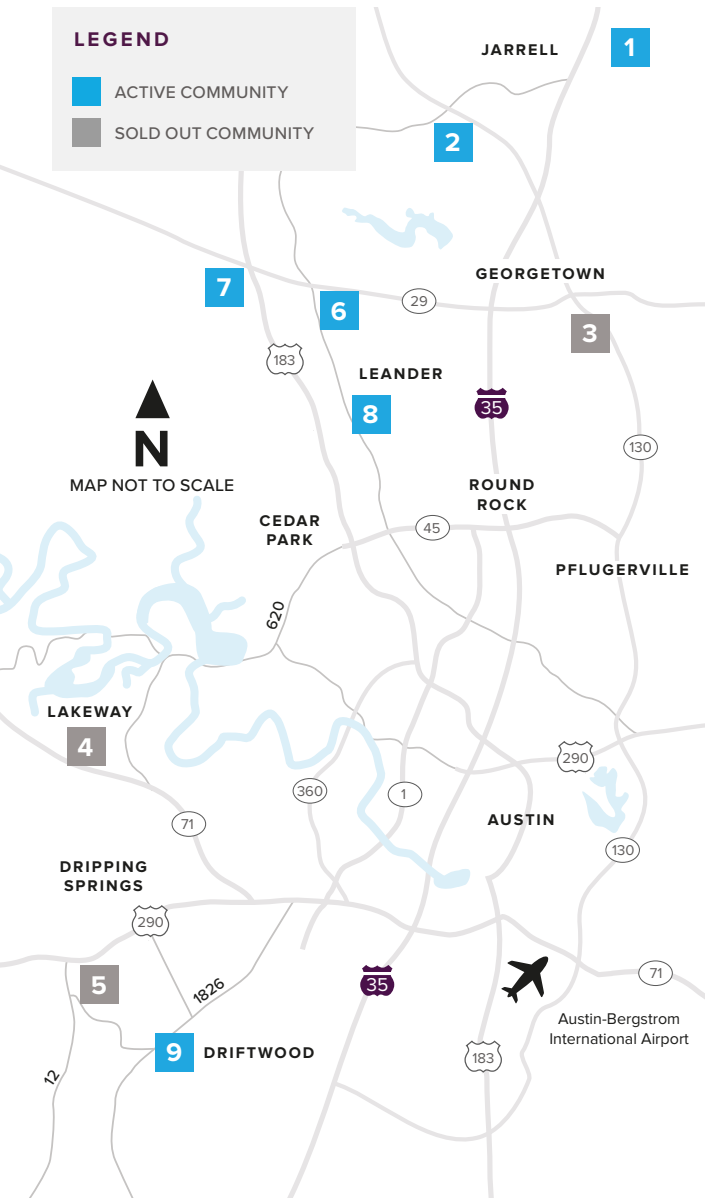

# Where to find us

## IN THE GREATER AUSTIN AREA

Click on a community below for more information.

### GEORGETOWN

- 2** GATLIN CREEK  
From the Upper \$300s  
512.271.3817
- 3** SADDLECREEK  
**SOLD OUT**  
512.271.3831

### LEANDER

- 6** REAGAN'S OVERLOOK  
*Final Opportunities*  
From the Upper \$800s  
512.271.3787

- 7** DEERBROOKE  
*Now Open!*  
From the Mid \$300s  
737.825.2901

- 8** CRYSTAL SPRINGS

THE COVES  
From the Low \$300s  
512.271.3851