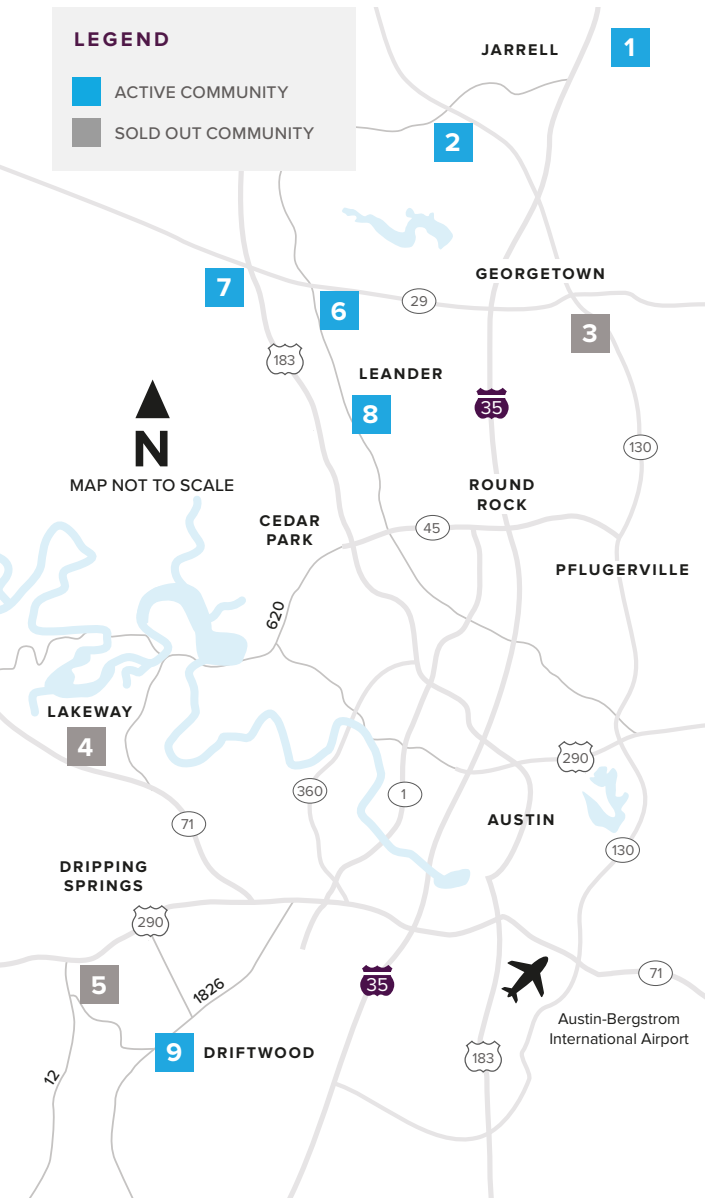

Where to find us

IN THE GREATER AUSTIN AREA

Click on a community below for more information.

NEW HOMES

from the Mid \$200s to \$800s+

JARRELL

- 1** SONTERRA
THE ENCLAVE AT SONTERRA
From the Mid \$200s
512.884.5788

COOL WATER AT SONTERRA
Coming Soon

GEORGETOWN

- 2** GATLIN CREEK
From the Upper \$300s
512.271.3817
- 3** SADDLECREEK
SOLD OUT
512.271.3831

LAKEWAY

- 4** ROUGH HOLLOW
SOLD OUT
512.271.3831

DRIPPING SPRINGS

- 5** BUTLER RANCH ESTATES
SOLD OUT
512.809.4360

LEANDER

- 6** REAGAN'S OVERLOOK
Final Opportunities
From the Upper \$800s
512.271.3787

- 7** DEERBROOKE
Now Open!
From the Mid \$300s
737.825.2901

- 8** CRYSTAL SPRINGS

THE COVES
From the Low \$300s
512.271.3851

THE FALLS
From the Upper \$300s
512.271.3851

THE LAKES
From the Mid \$400s
512.271.3852

DRIFTWOOD

- 9** RIM ROCK
Closeout - Last Lot For Sale
512.809.4360

A HOME FOR
EVERY DREAM®