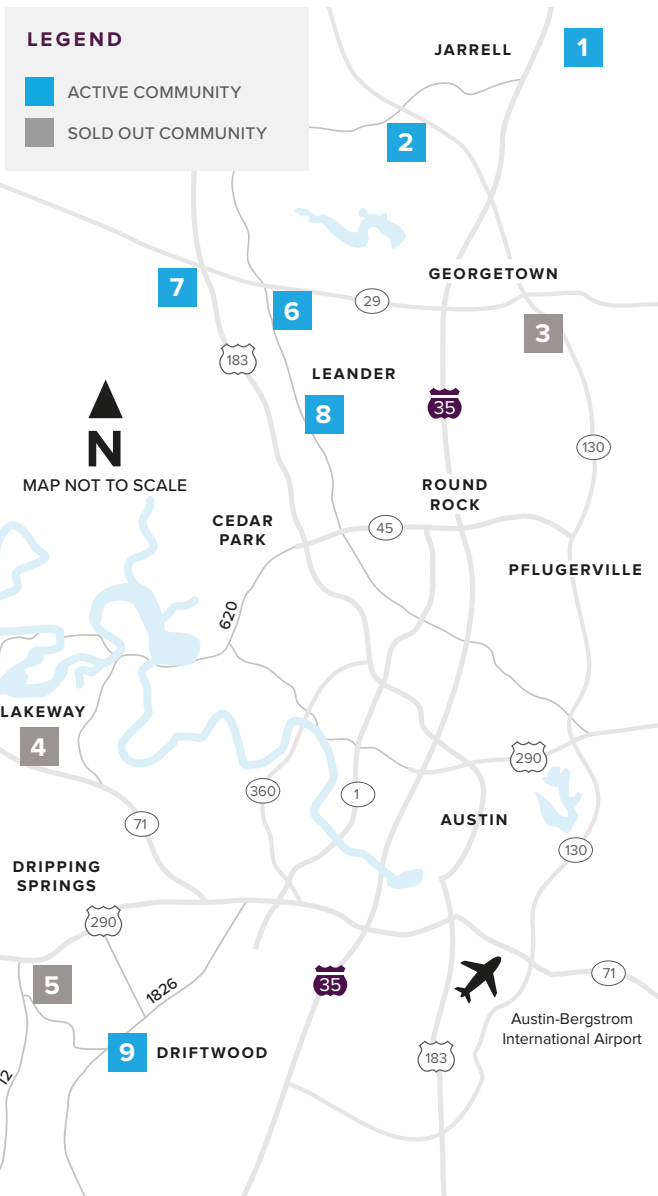

Where to find us

IN THE GREATER AUSTIN AREA

Click on a community below for more information.

NEW HOMES

from the Mid \$200s to \$800s+

JARRELL

1 SONTERRA
THE ENCLAVE AT SONTERRA
From the Mid \$200s
512.884.5788

COOL WATER AT SONTERRA
Coming Soon

GEORGETOWN

2 GATLIN CREEK
From the Upper \$300s
512.271.3817

3 SADDLECREEK
SOLD OUT
512.271.3831

LAKEWAY

4 ROUGH HOLLOW
SOLD OUT
512.271.3831

DRIPPING SPRINGS

5 BUTLER RANCH ESTATES
SOLD OUT
512.809.4360

LEANDER

6 REAGAN'S OVERLOOK
Final Opportunities
From the Upper \$800s
512.271.3787

7 DEERBROOKE
Now Open!
From the Mid \$300s
737.825.2901

8 CRYSTAL SPRINGS

THE COVES
From the Low \$300s
512.271.3851

THE FALLS
From the Upper \$300s
512.271.3851

THE LAKES
From the Mid \$400s
512.271.3852

DRIFTWOOD

9 RIM ROCK
Closeout - Last Lot For Sale
512.809.4360

A HOME FOR
EVERY DREAM®

CenturyCommunities.com/Austin | 512.271.3831