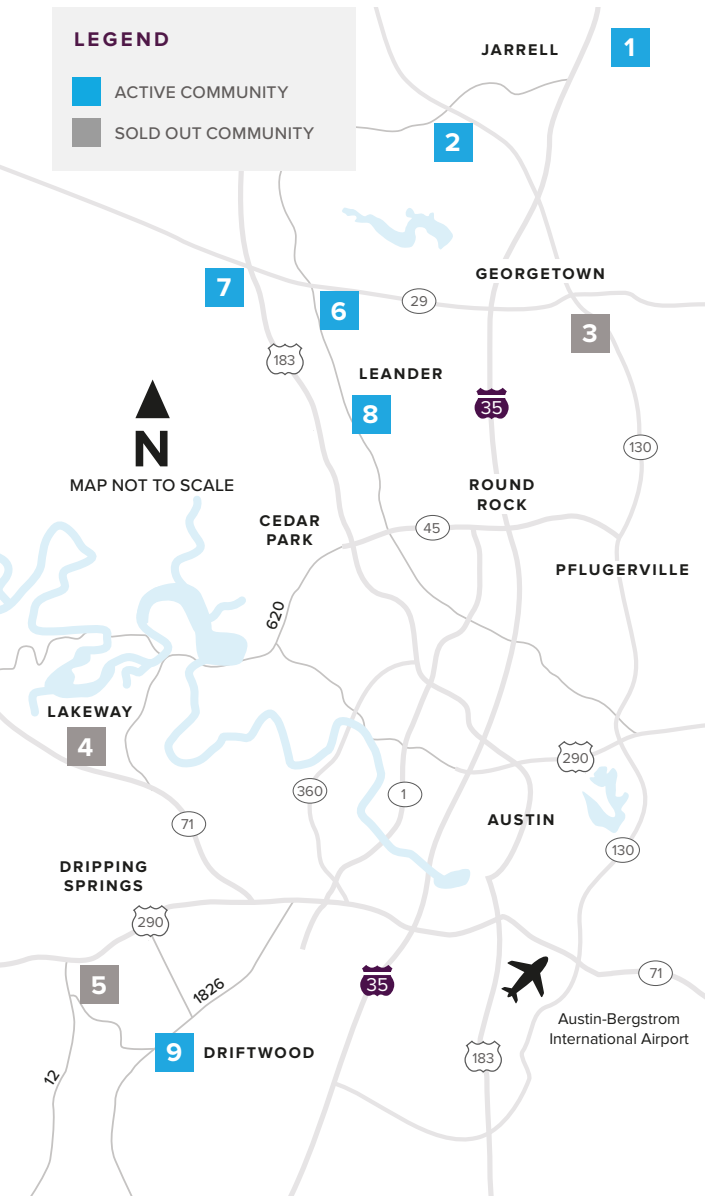

# Where to find us

## IN THE GREATER AUSTIN AREA

Click on a community below for more information.

#### GEORGETOWN

- 2** GATLIN CREEK  
From the Upper \$300s  
512.271.3817
- 3** SADDLECREEK  
*SOLD OUT*  
512.271.3831

#### LEANDER

- 6** REAGAN'S OVERLOOK  
*Final Opportunities*  
From the Upper \$800s  
512.271.3787

- 7** DEERBROOKE  
*Now Open!*  
From the Mid \$300s  
737.825.2901

- 8** CRYSTAL SPRINGS

THE COVES  
From the Low \$300s  
512.271.3851