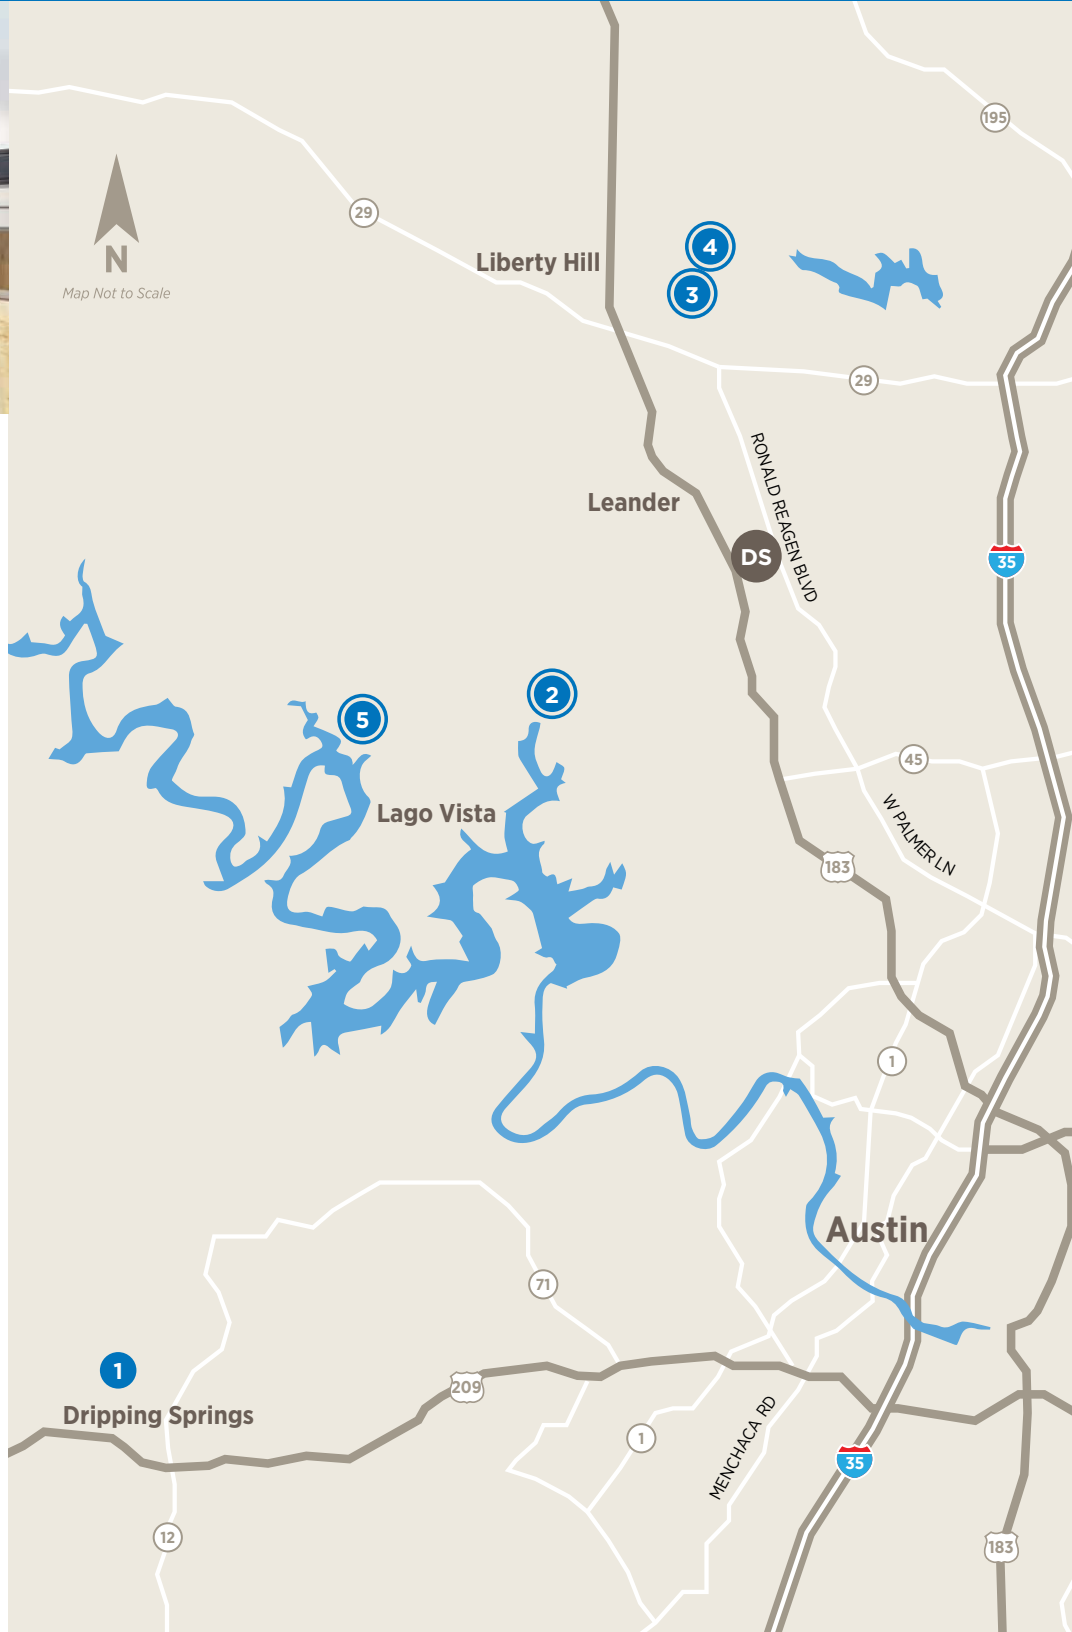

MAP GUIDE TO TOLL BROTHERS COMMUNITIES IN THE AUSTIN AREA

DS **AUSTIN DESIGN STUDIO**
 1320 Arrow Point Dr, Suite 401
 Cedar Park, TX 78613
 737-227-5730

1 **ESPERANZA**
 166 Prairie Clover Dr
 Dripping Springs, TX 78620
 0.75 acre home sites

2 **TRAVISSO**
 1837 Ficuzza Wy
 Leander, TX 78641
 Capri Collection—50-foot-wide home sites
 Siena Collection—60-foot-wide home sites
 Naples Collection—70-foot-wide home sites
 Florence Collection—80+foot-wide home sites

3 **TOLL BROTHERS AT SANTA RITA RANCH**
 528 Exploration Cr
 Liberty Hill, TX 78628
 70-foot-wide home sites

4 **REGENCY AT SANTA RITA RANCH**
55+ 500 Sweetgrass Ct
 Liberty Hill, TX 78642
 Garden Collection—50-foot-wide home sites
 Meadow Collection—60-foot-wide home sites
 Orchard Collection—70-foot-wide home sites

5 **LAKESIDE AT TESSERA**
 Coming Soon

● = AMENITIES/RESORT

55+ = ACTIVE ADULT COMMUNITY