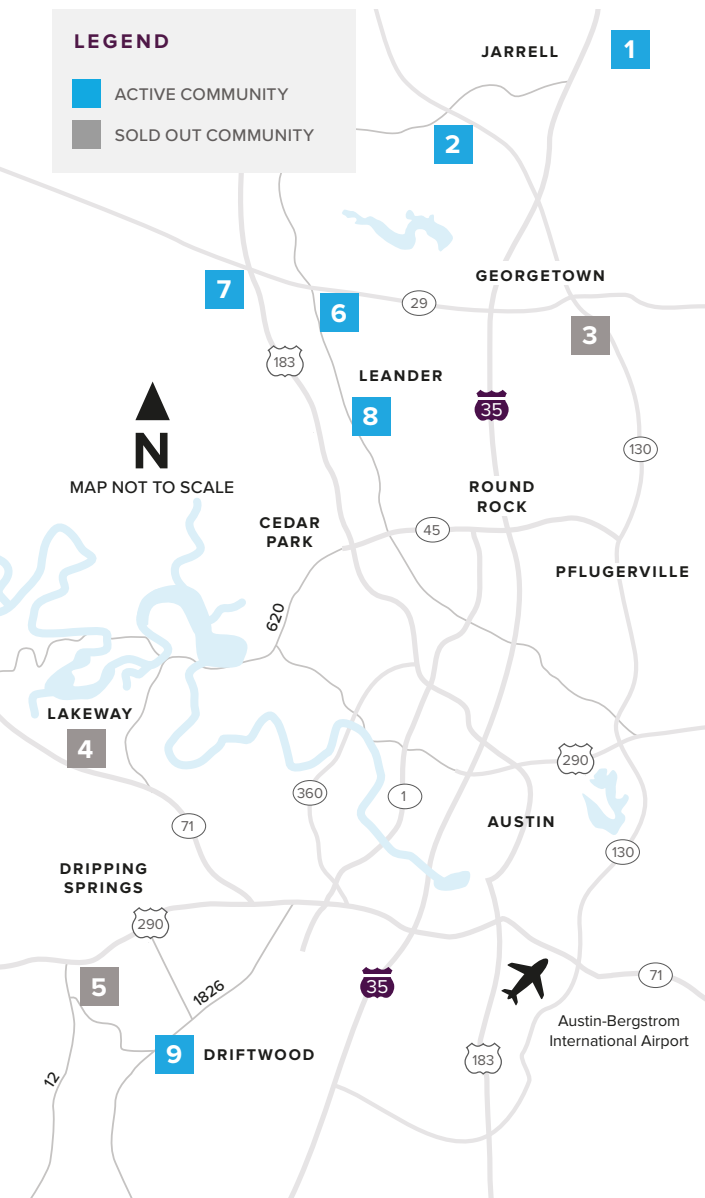

Where to find us

IN THE GREATER AUSTIN AREA

Click on a community below for more information.

NEW HOMES

from the Mid \$200s to \$800s+

JARRELL

- 1** SONTERRA
THE ENCLAVE AT SONTERRA
From the Mid \$200s
512.884.5788

COOL WATER AT SONTERRA
Coming Soon

GEORGETOWN

- 2** GATLIN CREEK
From the Upper \$300s
512.271.3817
- 3** SADDLECREEK
SOLD OUT
512.271.3831

LAKEWAY

- 4** ROUGH HOLLOW
SOLD OUT
512.271.3831

DRIPPING SPRINGS

- 5** BUTLER RANCH ESTATES
SOLD OUT
512.809.4360

LEANDER

- 6** REAGAN'S OVERLOOK
Final Opportunities
From the Upper \$800s
512.271.3787

- 7** DEERBROOKE
Now Open!
From the Mid \$300s
737.825.2901

- 8** CRYSTAL SPRINGS

THE COVES
From the Low \$300s
512.271.3851

THE FALLS
From the Upper \$300s
512.271.3851

THE LAKES
From the Mid \$400s
512.271.3852

DRIFTWOOD

- 9** RIM ROCK
Closeout - Last Lot For Sale
512.809.4360

A HOME FOR
EVERY DREAM®