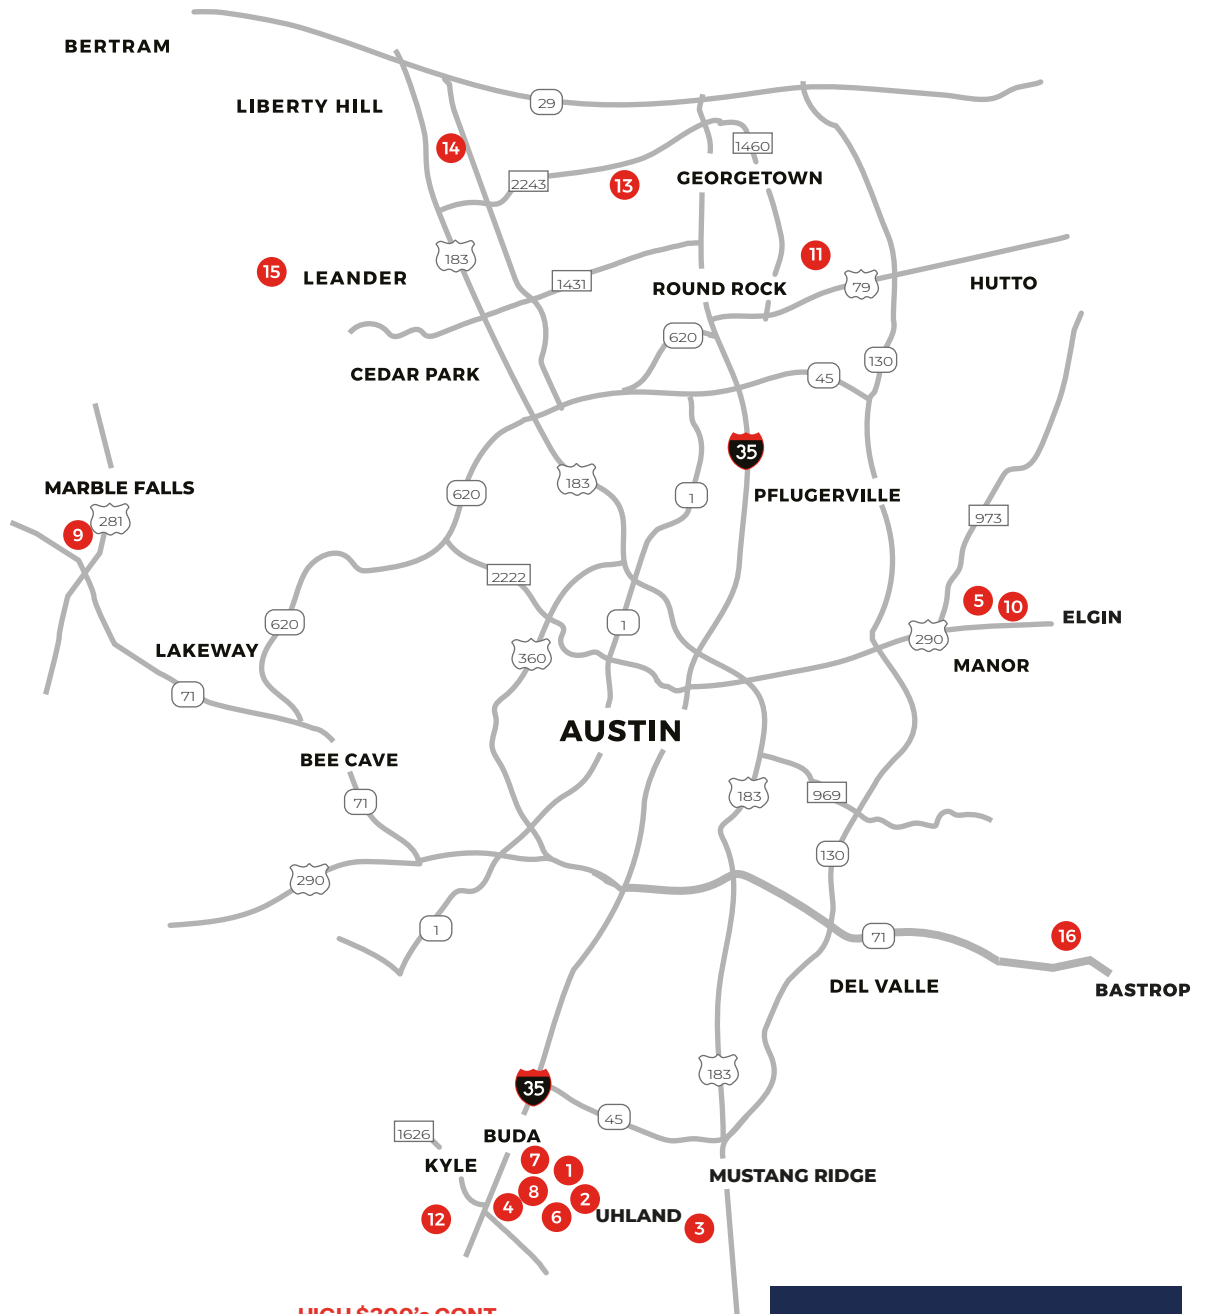

SCAN FOR INVENTORY

LOW \$200's

- 1. WAYSIDE
Umland

MID \$200's

- 2. MARIGOLD
Umland
- 3. DURANGO
Mustang Ridge

HIGH \$200's

- 4. TALAVERA
Kyle
- 5. PALOMINO
Manor
- 6. WATERMILL
Umland

LOW \$300's

- 7. PRAIRIE LAKES
Buda
- 8. SOUTHGROVE
Kyle

MID \$300's

- 9. THUNDER ROCK
Marble Falls

- 10. CARILLON
Manor

- 11. AVERY CENTRE
Round Rock

HIGH \$300's

- 12. BROOKS RANCH
Kyle

HIGH \$300's CONT

- 13. RIVERVIEW
Georgetown

LOW \$400's

- 14. BAR W RANCH
Leander

MID \$400's

- 15. ROSEBUSCH RANCH
Leander

**ONLINE SALES TEAM:
512-456-9420**

COMING SOON

- 16. VALVERDE
Bastrop