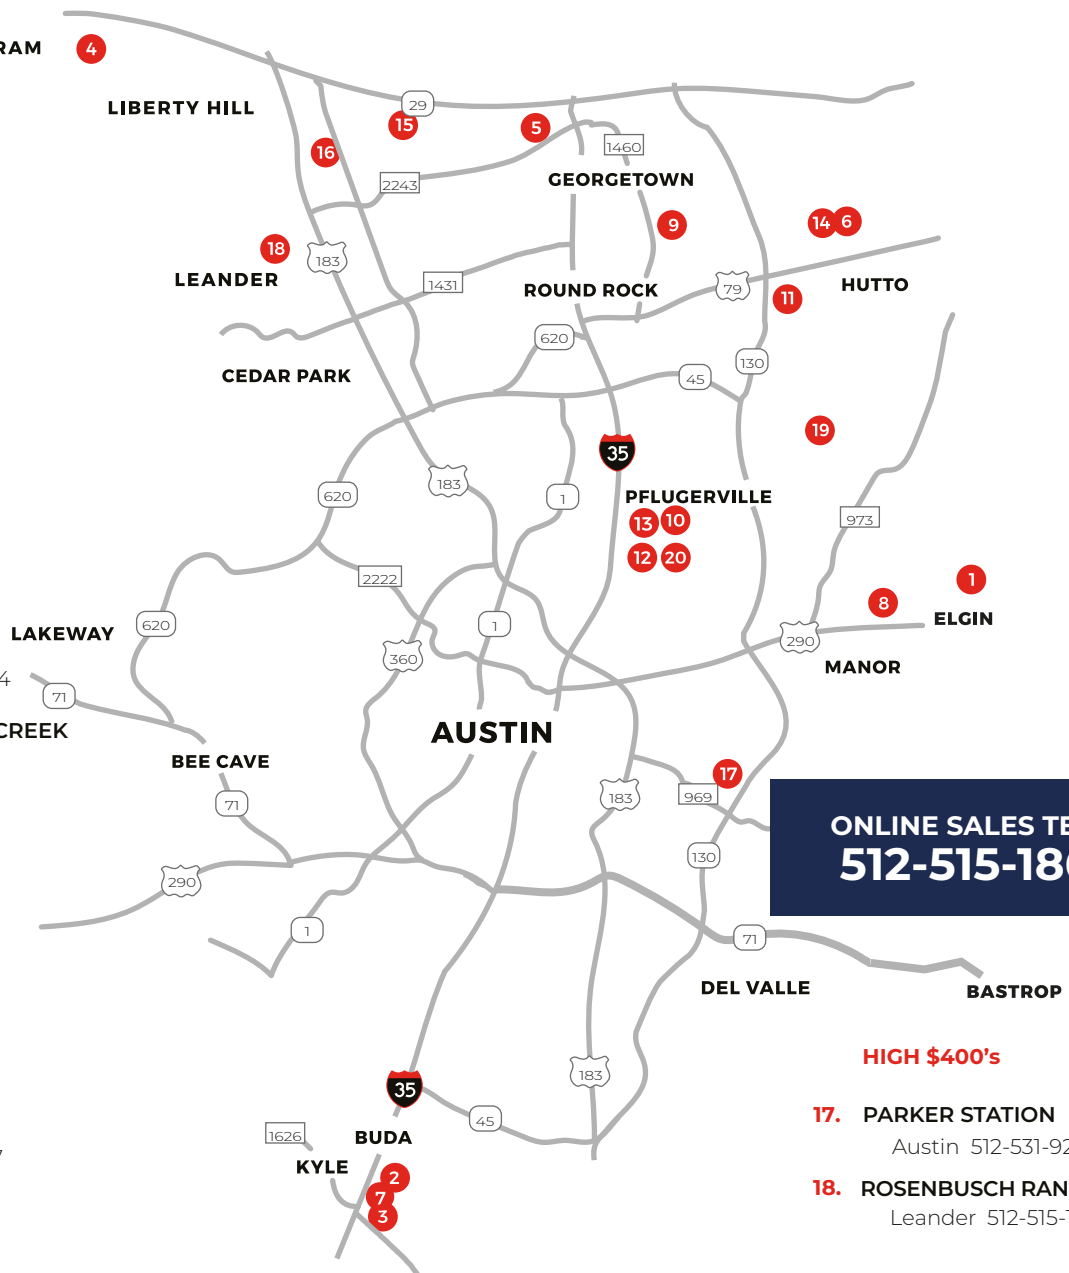

BERTRAM

4

LIBERTY HILL

29

16

15

5

1460

GEORGETOWN

9

14

6

LEANDER

18

183

ROUND ROCK

79

HUTTO

11

CEDAR PARK

620

45

130

19

HIGH $200's

1. PEPPERGRASS
  Elgin 512-531-9016

LOW $300's

2. SOUTHGROVE
  Kyle 512-515-1865

MID $300's

3. HARVEST CREEK
  Uhland 512-515-1865
4. DOVE MEADOW
  Bertram 512-515-1865

5. RIVERVIEW
  Georgetown 512-688-3924

6. MEADOWS AT MUSTANG CREEK
  Hutto 512-515-1865

7. TALAVERA
  Kyle 512-515-1865

8. CARILLON
  Manor 512-531-9055

9. PARKS AT WESTHAVEN
  Georgetown 512-515-1865

HIGH $300's

10. CANTARRA MEADOW
  Pflugerville 512-294-2847

MID $400's

11. SOUTHGATE
  Hutto 512-515-1865

12. PIONEER HILL
  Austin 512-494-6433

13. HILLCREST
  Pflugerville 512-515-1865

14. MUSTANG CREEK
  Hutto 512-515-1865

15. LIVELY RANCH
  Georgetown 512-515-1865

16. BAR W RANCH
  Leander 512-515-1865

**ONLINE SALES TEAM:
512-515-1865**

HIGH $400's

17. PARKER STATION
  Austin 512-531-9234

18. ROSEBUSCH RANCH
  Leander 512-515-1865

LOW $500's

19. SORENTO
  Pflugerville 512-721-5910

MID $500's

20. PIONEER CROSSING EAST
  Austin 512-515-1865

MODEL HOME HOURS:

Mon 12-7 | Tues - Sat 10-7 | Sun 12-6

Prices shown are base home prices and do not include closing cost and fees, modifications to plans and custom features which may substantially affect final cost of the home. Prices, plans, features, options, availability and co-broke are subject to change without notice. Additional restrictions may apply. Square footages are approximate. Map is not to scale. REV. 10.04.2022