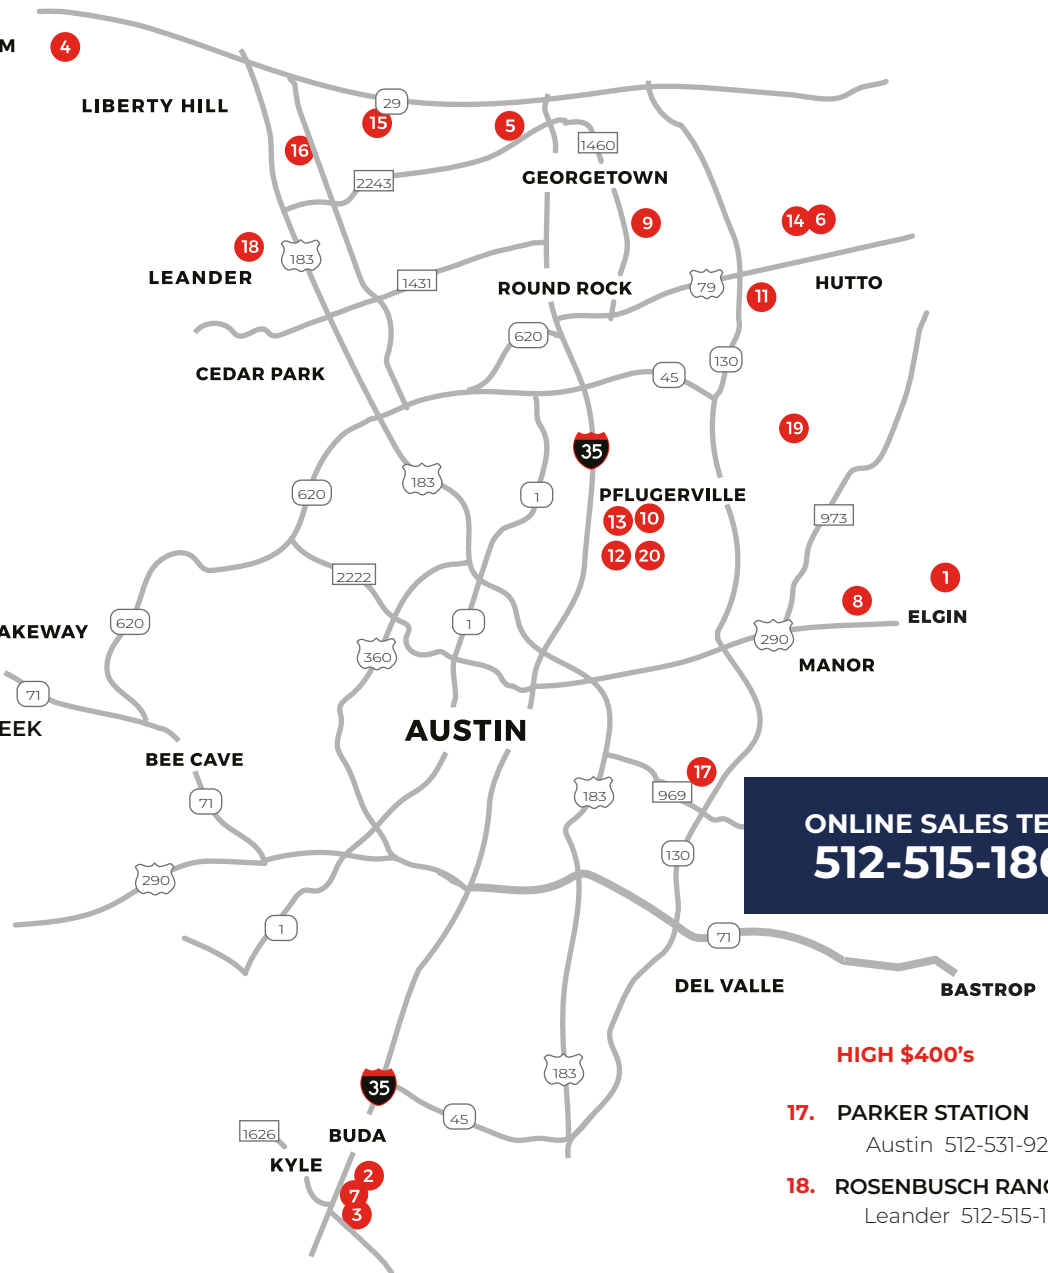

BERTRAM

4

HIGH \$200's

- 1. PEPPERGRASS
Elgin 512-531-9016

LOW \$300's

- 2. SOUTHGROVE
Kyle 512-515-1865

MID \$300's

- 3. HARVEST CREEK
Uhland 512-515-1865
- 4. DOVE MEADOW
Bertram 512-515-1865

- 15. LIVELY RANCH
Georgetown 512-515-1865

- 16. BAR W RANCH
Leander 512-515-1865

**ONLINE SALES TEAM:
512-515-1865**

HIGH \$400's

- 17. PARKER STATION
Austin 512-531-9234

- 18. ROSEBUSCH RANCH
Leander 512-515-1865