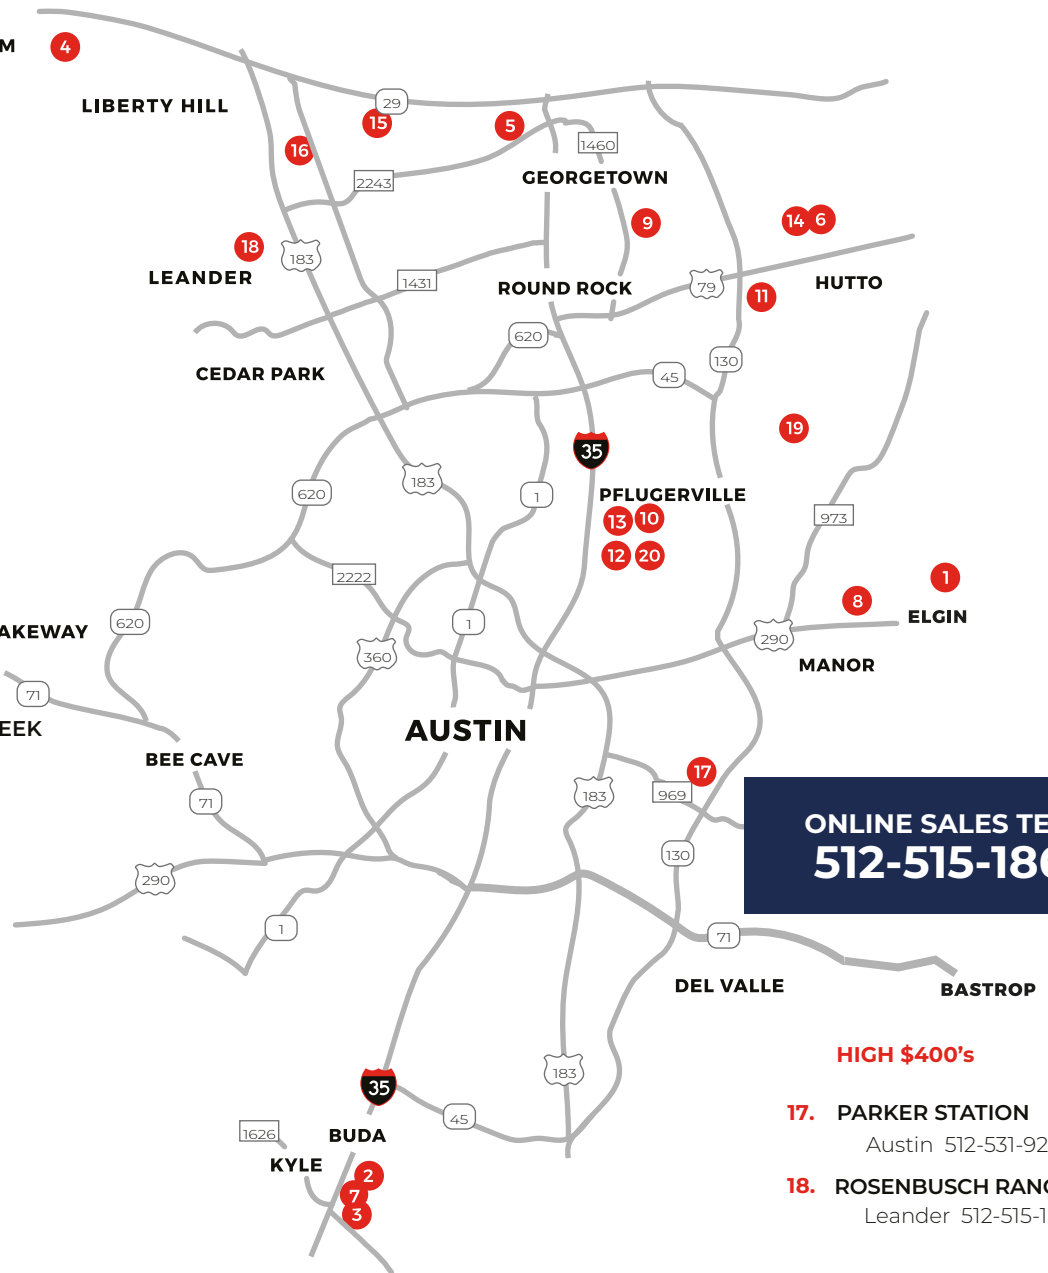

BERTRAM

4

**HIGH \$200's**

- 1. PEPPERGRASS  
Elgin 512-531-9016

**LOW \$300's**

- 2. SOUTHGROVE  
Kyle 512-515-1865

**MID \$300's**

- 3. HARVEST CREEK  
Uhland 512-515-1865
- 4. DOVE MEADOW  
Bertram 512-515-1865

- 15. LIVELY RANCH  
Georgetown 512-515-1865

- 16. BAR W RANCH  
Leander 512-515-1865

**ONLINE SALES TEAM:  
512-515-1865**

**HIGH \$400's**

- 17. PARKER STATION  
Austin 512-531-9234

- 18. ROSEBUSCH RANCH  
Leander 512-515-1865