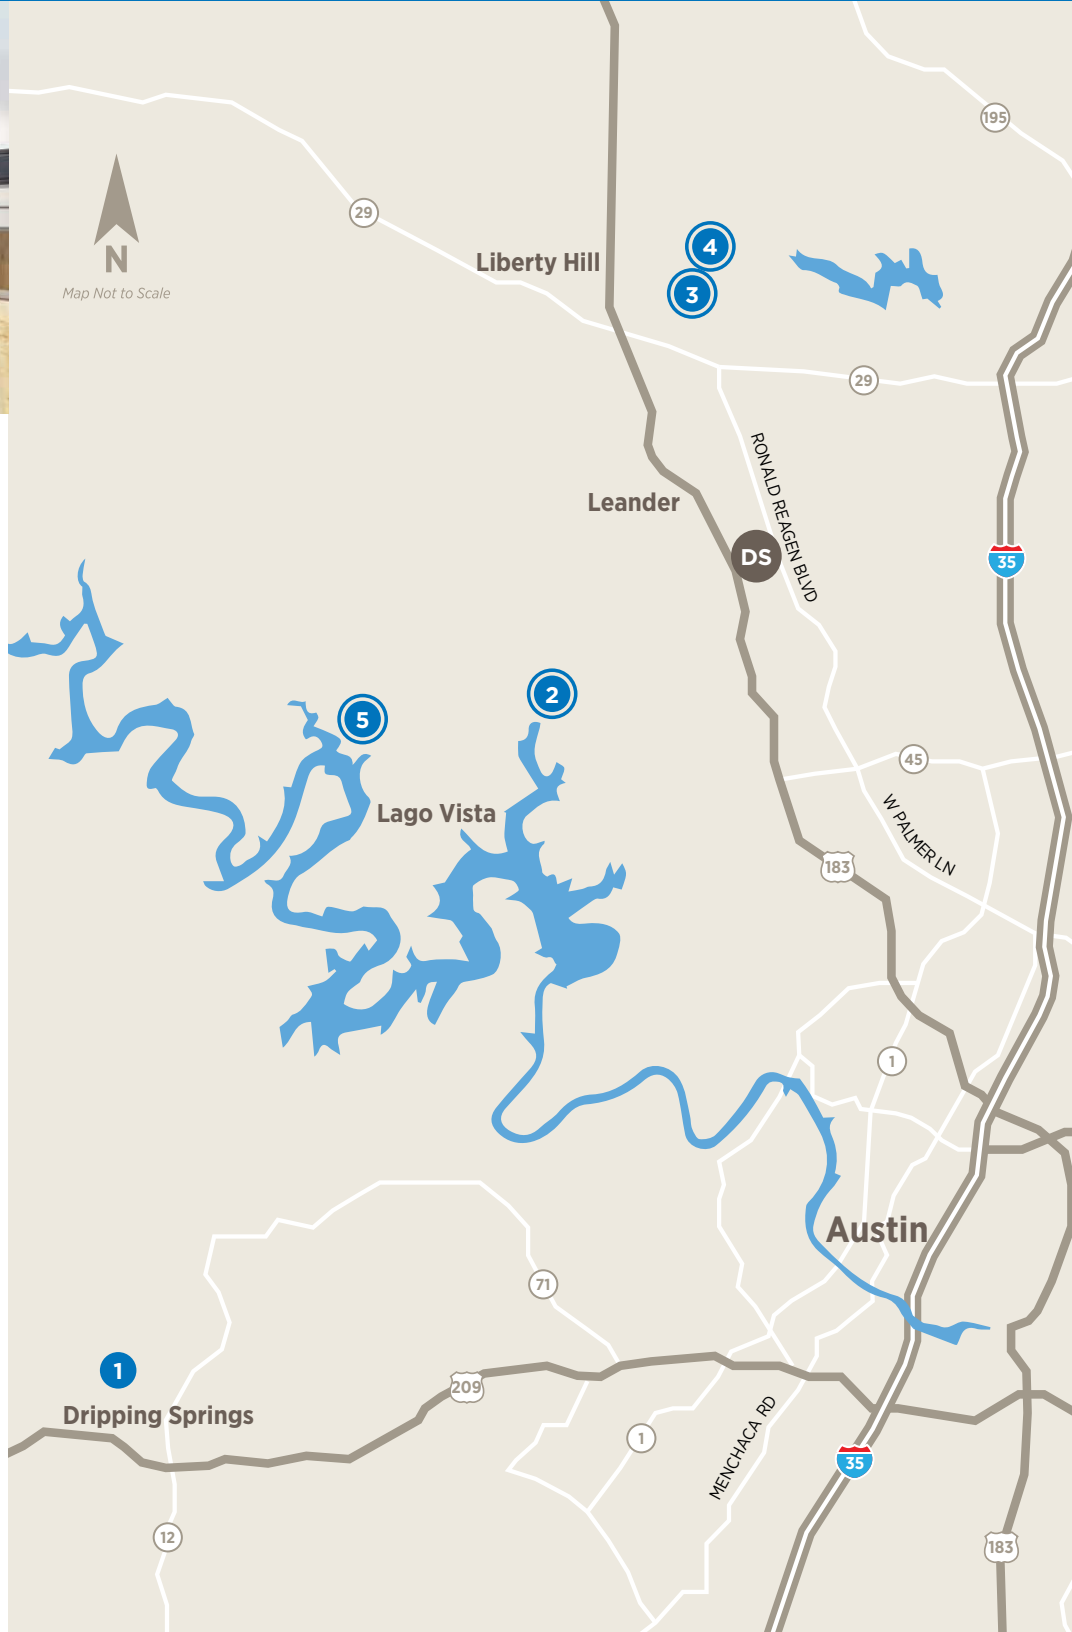

## MAP GUIDE TO TOLL BROTHERS COMMUNITIES IN THE AUSTIN AREA

**DS** **AUSTIN DESIGN STUDIO**  
 1320 Arrow Point Dr, Suite 401  
 Cedar Park, TX 78613  
 737-227-5730

**1** **ESPERANZA**  
 166 Prairie Clover Dr  
 Dripping Springs, TX 78620  
 0.75 acre home sites

**2** **TRAVISSO**  
 1837 Ficuzza Wy  
 Leander, TX 78641  
 Capri Collection—50-foot-wide home sites  
 Siena Collection—60-foot-wide home sites  
 Naples Collection—70-foot-wide home sites  
 Florence Collection—80+foot-wide home sites

**3** **TOLL BROTHERS AT SANTA RITA RANCH**  
 528 Exploration Cr  
 Liberty Hill, TX 78628  
 70-foot-wide home sites

**4** **REGENCY AT SANTA RITA RANCH**  
**55+** 500 Sweetgrass Ct  
 Liberty Hill, TX 78642  
 Garden Collection—50-foot-wide home sites  
 Meadow Collection—60-foot-wide home sites  
 Orchard Collection—70-foot-wide home sites

**5** **LAKESIDE AT TESSERA**  
 Coming Soon

**○** = AMENITIES/RESORT

**○55+** = ACTIVE ADULT COMMUNITY