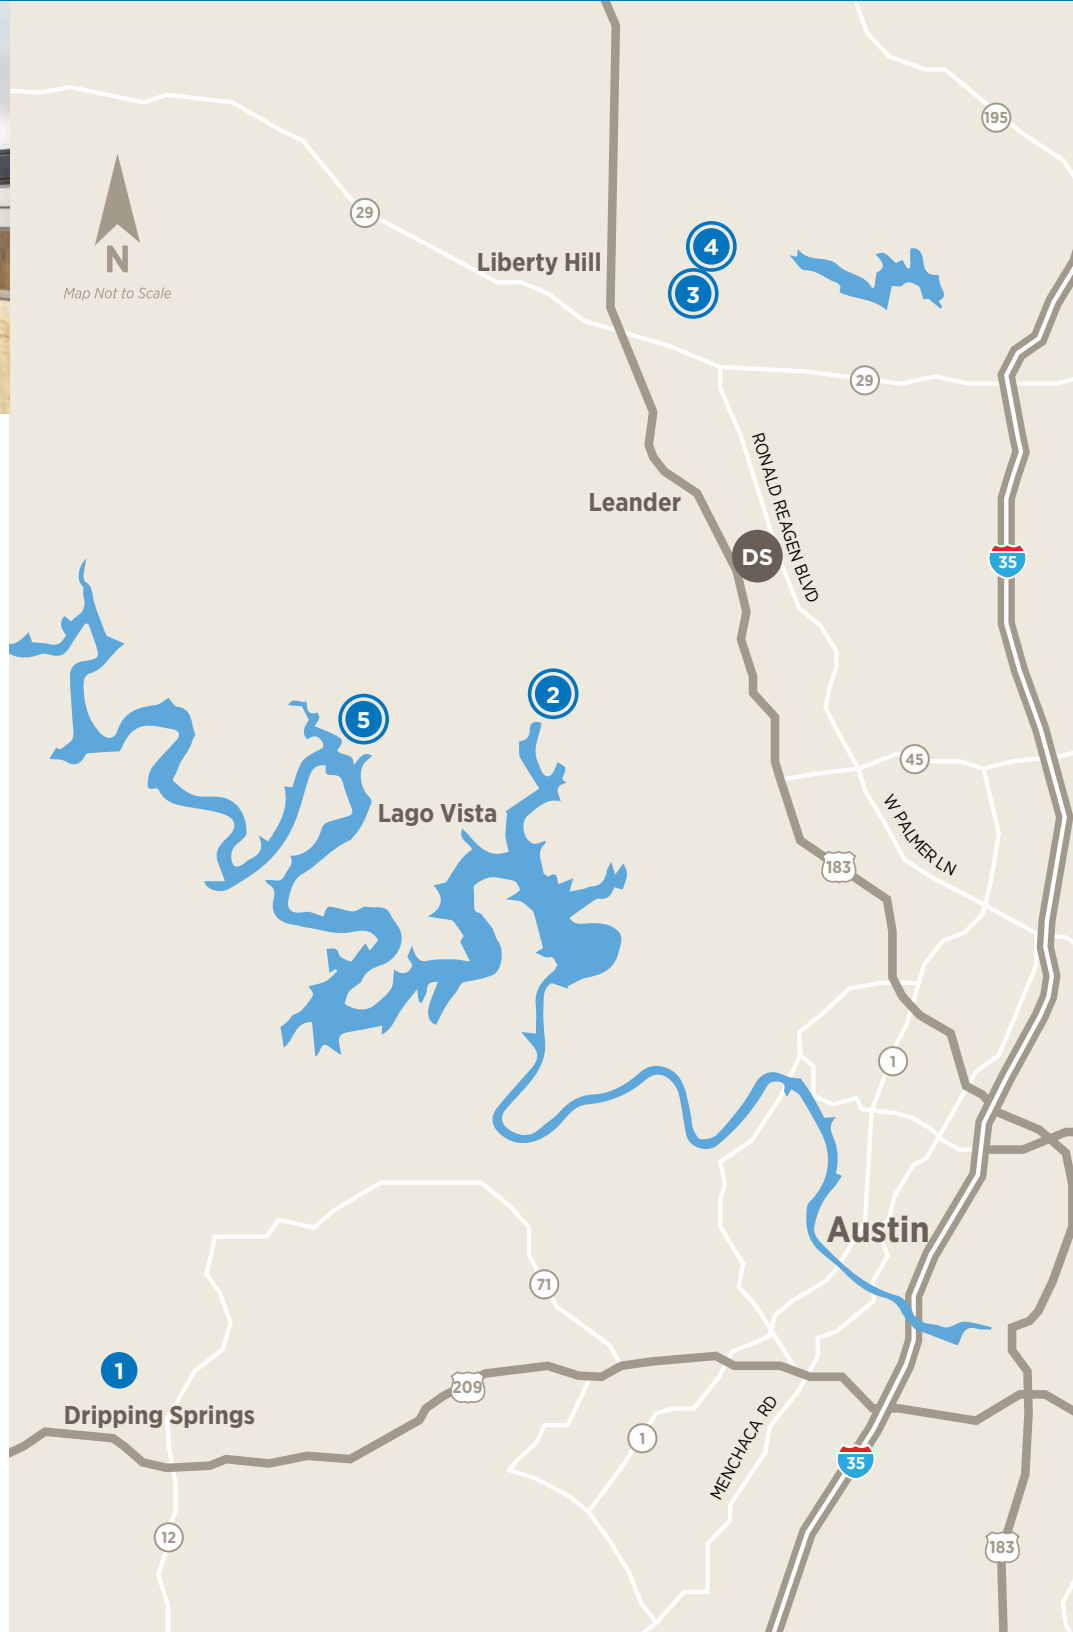

## MAP GUIDE TO TOLL BROTHERS COMMUNITIES IN THE AUSTIN AREA

**DS** **AUSTIN DESIGN STUDIO**  
 1320 Arrow Point Dr, Suite 401  
 Cedar Park, TX 78613  
 737-227-5730

**1** **ESPERANZA**  
 166 Prairie Clover Dr  
 Dripping Springs, TX 78620  
 0.75 acre home sites

**2** **TRAVISSO**  
 1837 Ficuzza Wy  
 Leander, TX 78641  
 Capri Collection—50-foot-wide home sites  
 Siena Collection—60-foot-wide home sites  
 Naples Collection—70-foot-wide home sites  
 Florence Collection—80+-foot-wide home sites

**3** **TOLL BROTHERS AT SANTA RITA RANCH**  
 528 Exploration Cr  
 Liberty Hill, TX 78628  
 70-foot-wide home sites

**4** **REGENCY AT SANTA RITA RANCH**  
**55+** 500 Sweetgrass Ct  
 Liberty Hill, TX 78642  
 Garden Collection—50-foot-wide home sites  
 Meadow Collection—60-foot-wide home sites  
 Orchard Collection—70-foot-wide home sites

**5** **LAKESIDE AT TESSERA**  
 Coming Soon

**○** = AMENITIES/RESORT

**55+** = ACTIVE ADULT COMMUNITY