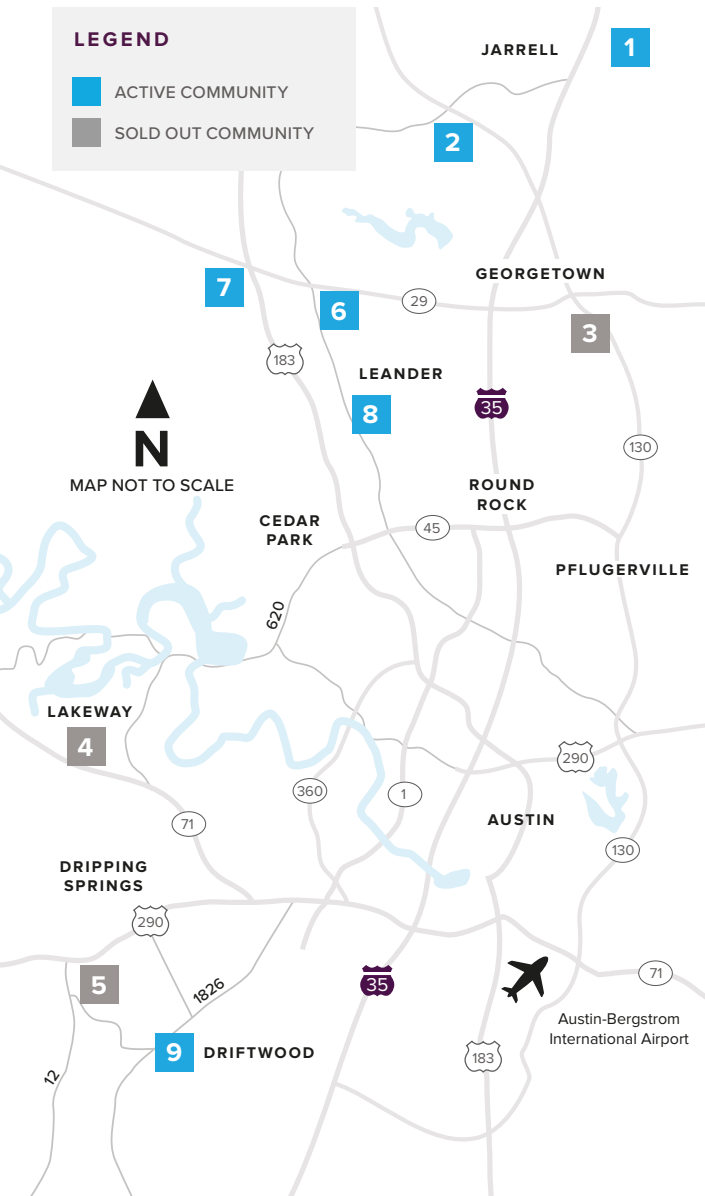

Where to find us

IN THE GREATER AUSTIN AREA

Click on a community below for more information.

NEW HOMES

from the Mid \$200s to \$800s+

JARRELL

- 1** SONTERRA
THE ENCLAVE AT SONTERRA
From the Mid \$200s
512.884.5788

COOL WATER AT SONTERRA
Coming Soon

GEORGETOWN

- 2** GATLIN CREEK
From the Upper \$300s
512.271.3817
- 3** SADDLECREEK
SOLD OUT
512.271.3831

LAKEWAY

- 4** ROUGH HOLLOW
SOLD OUT
512.271.3831

DRIPPING SPRINGS

- 5** BUTLER RANCH ESTATES
SOLD OUT
512.809.4360

LEANDER

- 6** REAGAN'S OVERLOOK
Final Opportunities
From the Upper \$800s
512.271.3787

- 7** DEERBROOKE
Now Open!
From the Mid \$300s
737.825.2901

- 8** CRYSTAL SPRINGS

THE COVES
From the Low \$300s
512.271.3851

THE FALLS
From the Upper \$300s
512.271.3851

THE LAKES
From the Mid \$400s
512.271.3852

DRIFTWOOD

- 9** RIM ROCK
Closeout - Last Lot For Sale
512.809.4360

A HOME FOR
EVERY DREAM®