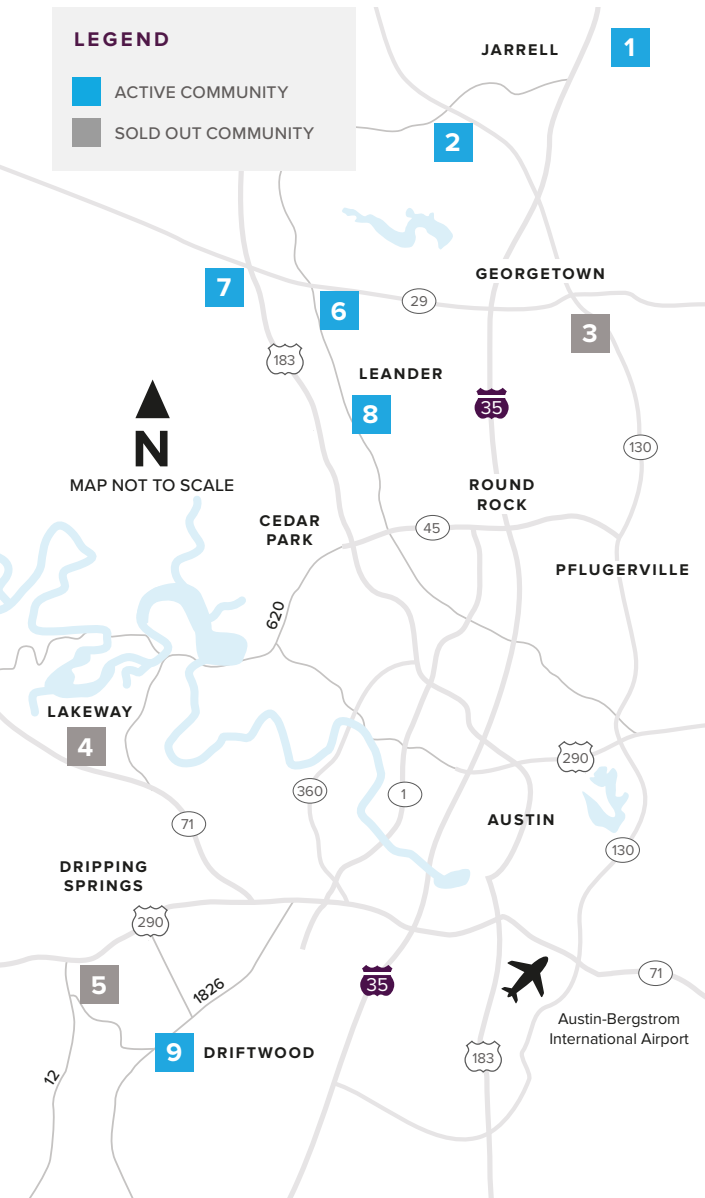

# Where to find us

## IN THE GREATER AUSTIN AREA

Click on a community below for more information.

### GEORGETOWN

- 2** GATLIN CREEK  
From the Upper \$300s  
512.271.3817
- 3** SADDLECREEK  
SOLD OUT  
512.271.3831

### LAKEWAY

- 4** ROUGH HOLLOW  
SOLD OUT  
512.271.3831