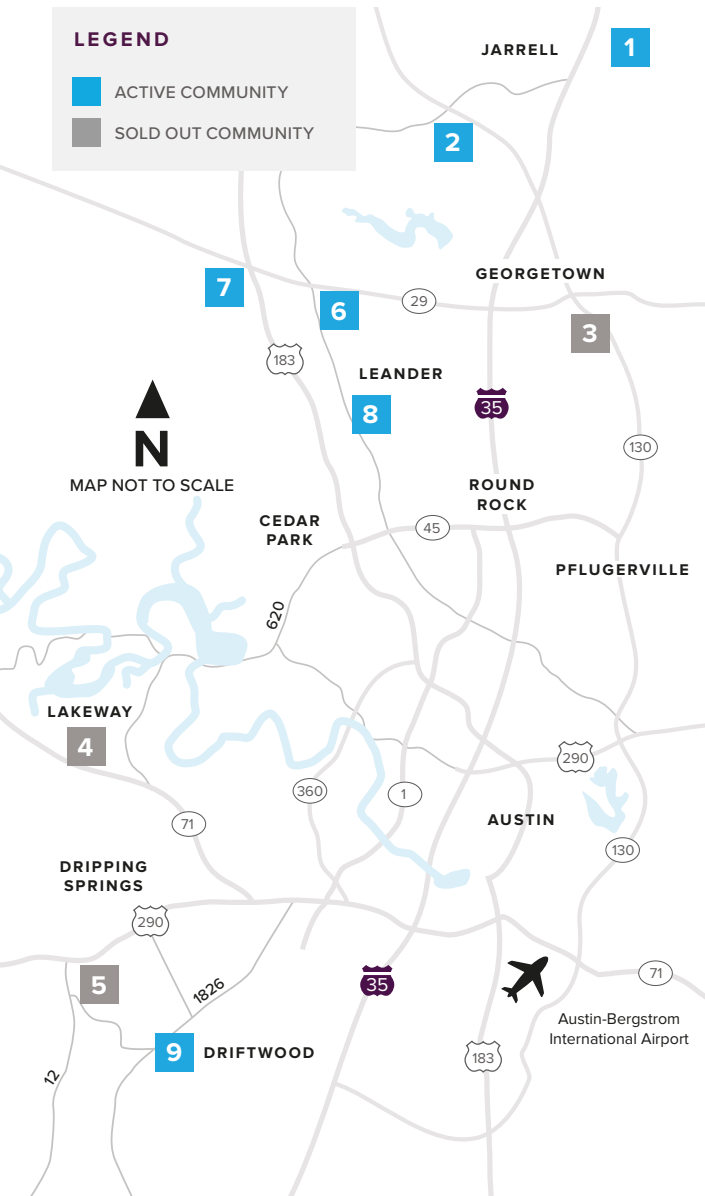

# Where to find us

## IN THE GREATER AUSTIN AREA

Click on a community below for more information.

#### GEORGETOWN

- 2** GATLIN CREEK  
From the Upper \$300s  
512.271.3817
- 3** SADDLECREEK  
**SOLD OUT**  
512.271.3831

#### LAKEWAY

- 4** ROUGH HOLLOW  
**SOLD OUT**  
512.271.3831