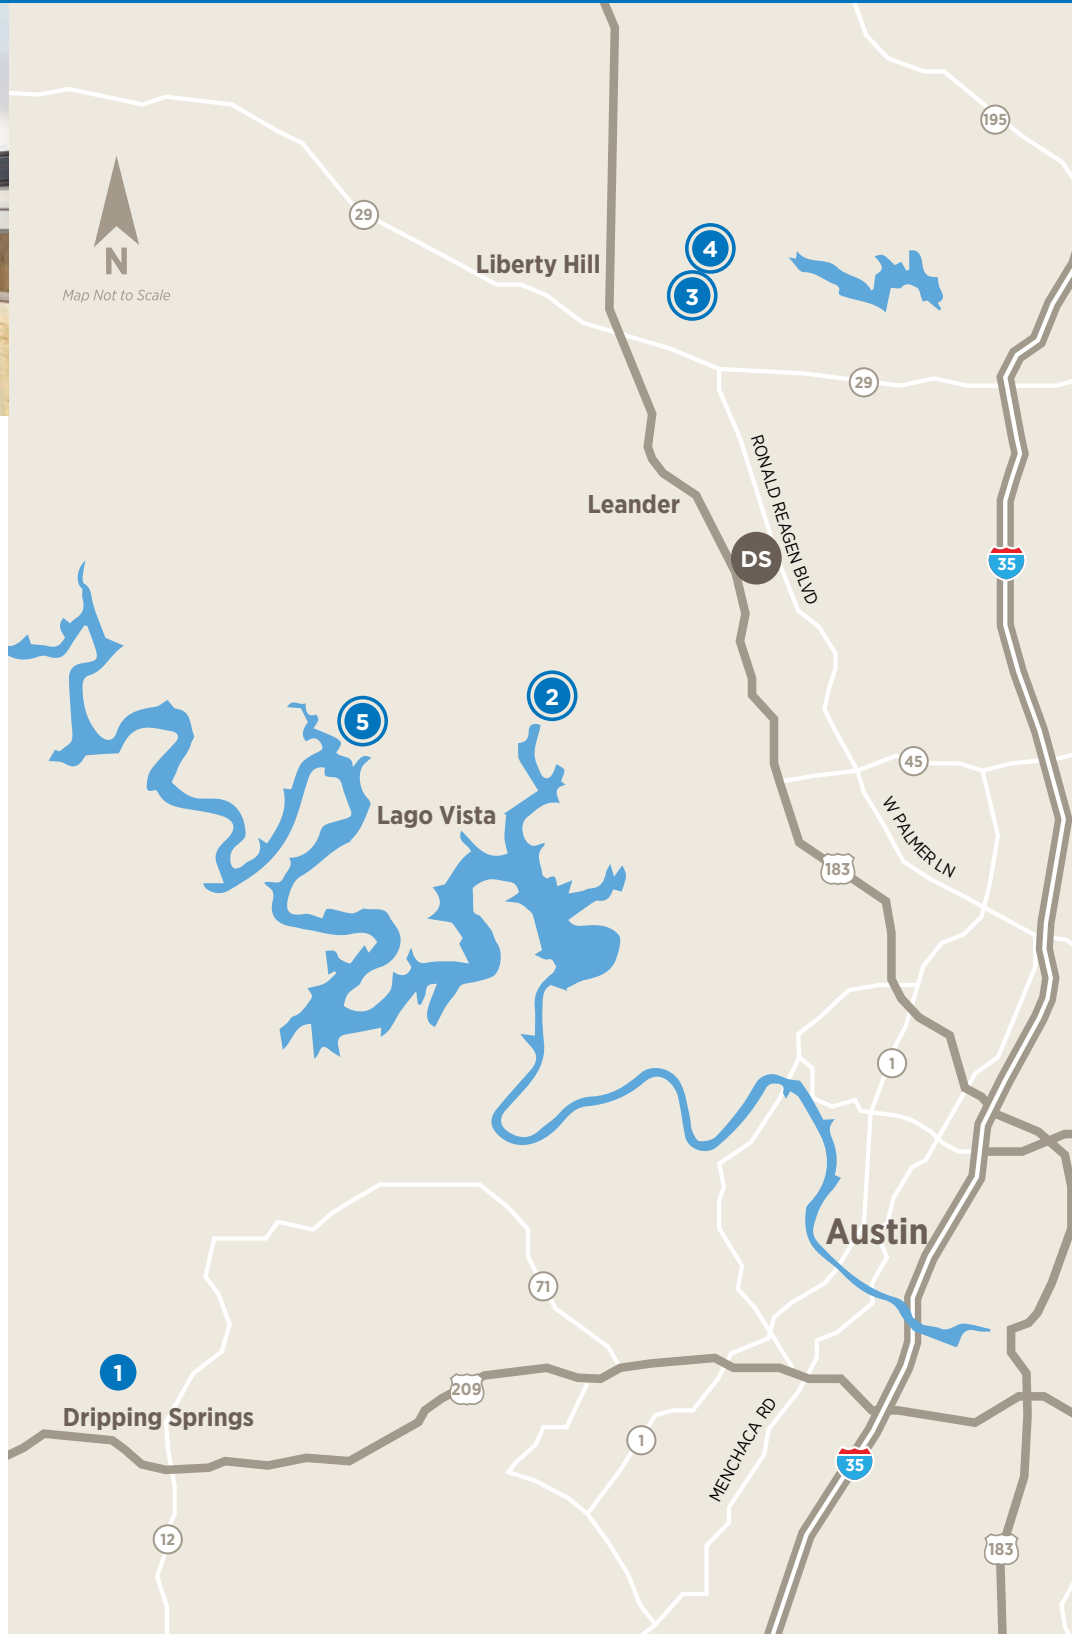

## MAP GUIDE TO TOLL BROTHERS COMMUNITIES IN THE AUSTIN AREA

**DS** **AUSTIN DESIGN STUDIO**  
 1320 Arrow Point Dr, Suite 401  
 Cedar Park, TX 78613  
 737-227-5730

**1** **ESPERANZA**  
 166 Prairie Clover Dr  
 Dripping Springs, TX 78620  
 0.75 acre home sites

**2** **TRAVISSO**  
 1837 Ficuzza Wy  
 Leander, TX 78641  
 Capri Collection—50-foot-wide home sites  
 Siena Collection—60-foot-wide home sites  
 Naples Collection—70-foot-wide home sites  
 Florence Collection—80+-foot-wide home sites

**3** **TOLL BROTHERS AT SANTA RITA RANCH**  
 528 Exploration Cr  
 Liberty Hill, TX 78628  
 70-foot-wide home sites

**4** **REGENCY AT SANTA RITA RANCH**  
**55+** 500 Sweetgrass Ct  
 Liberty Hill, TX 78642  
 Garden Collection—50-foot-wide home sites  
 Meadow Collection—60-foot-wide home sites  
 Orchard Collection—70-foot-wide home sites

**5** **LAKESIDE AT TESSERA**  
 Coming Soon

**○** = AMENITIES/RESORT

**○55+** = ACTIVE ADULT COMMUNITY