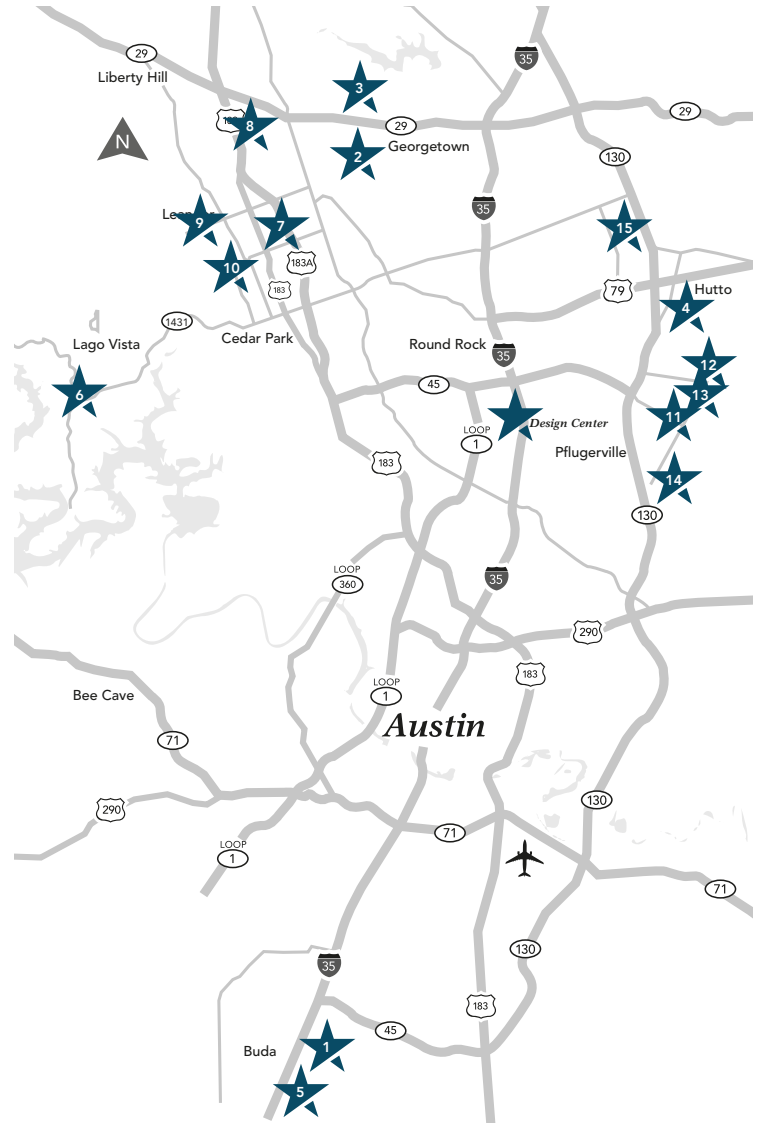

BUDA

01 | Sunfield

GEORGETOWN

02 | Riverview

03 | Oaks at San Gabriel

HUTTO

04 | Brooklands

KYLE

05 | Crosswinds

LAGO VISTA

06 | Lakeside at Tessera on Lake Travis

LEANDER

07 | Leander Crossing

08 | Larkspur

09 | Hawkes Landing

10 | Mason Hills

PFLUGERVILLE

11 | Avalon

12 | The Park at Blackhawk - Classic

13 | The Park at Blackhawk - Premier

14 | Carmel

ROUND ROCK

15 | Siena

HUGE SAVINGS! | Schedule an Appointment Today!