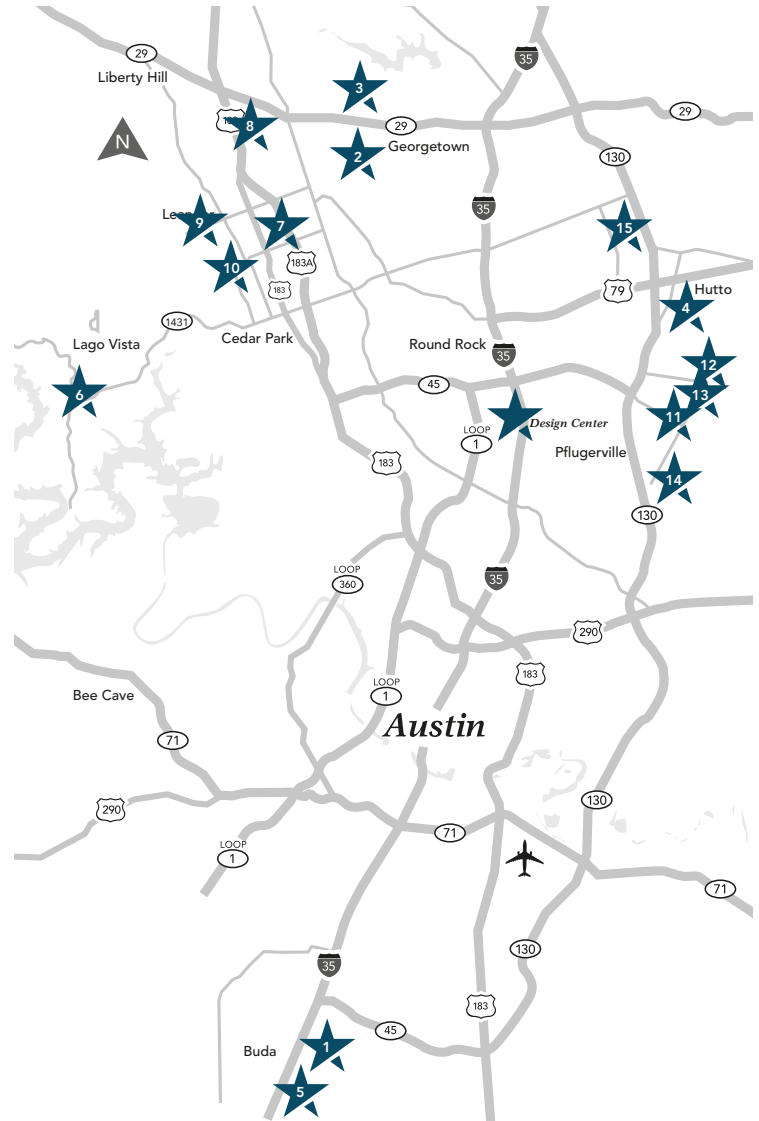

BUDA

01 | Sunfield

GEORGETOWN

02 | Riverview

03 | Oaks at San Gabriel

HUTTO

04 | Brooklands

KYLE

05 | Crosswinds

LAGO VISTA

06 | Lakeside at Tessera on Lake Travis

LEANDER

07 | Leander Crossing

08 | Larkspur

09 | Hawkes Landing

10 | Mason Hills

PFLUGERVILLE

11 | Avalon

12 | The Park at Blackhawk - Classic

13 | The Park at Blackhawk - Premier

14 | Carmel

ROUND ROCK

15 | Siena

HUGE SAVINGS! | Schedule an Appointment Today!